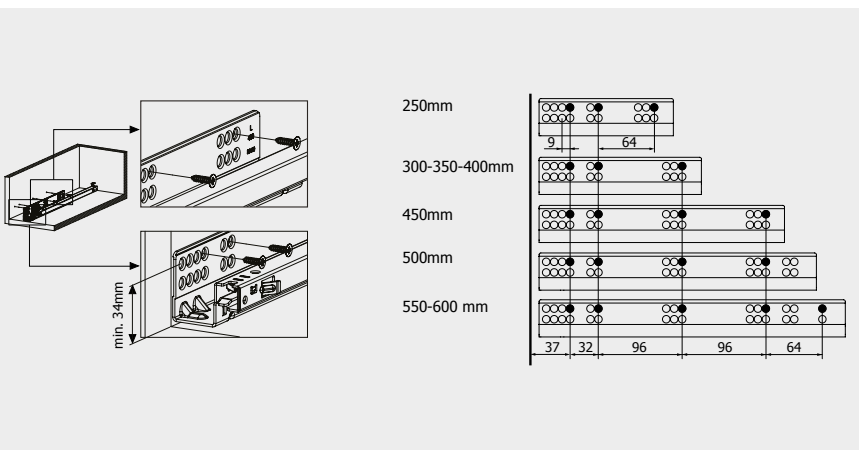

B Slidea Push Open

Width	Part Number	Pack Qty
250mm	274615	12
300mm	274616	12
350mm	274617	12
400mm	274619	12
450mm	274620	12
500mm	274621	12
550mm	274622	12
600mm	274623	12

Technical Specifications

NB: All dimensions on these pages are in mm.

Cabinet dimensions

Drilling pattern

Recommended assembly screws

Chipboard screw 3.5 x 16mm

Part Number	Pack Qty
 109503	1000

Euro screw 6.3 x 13mm

Part Number	Pack Qty
 109563	1000