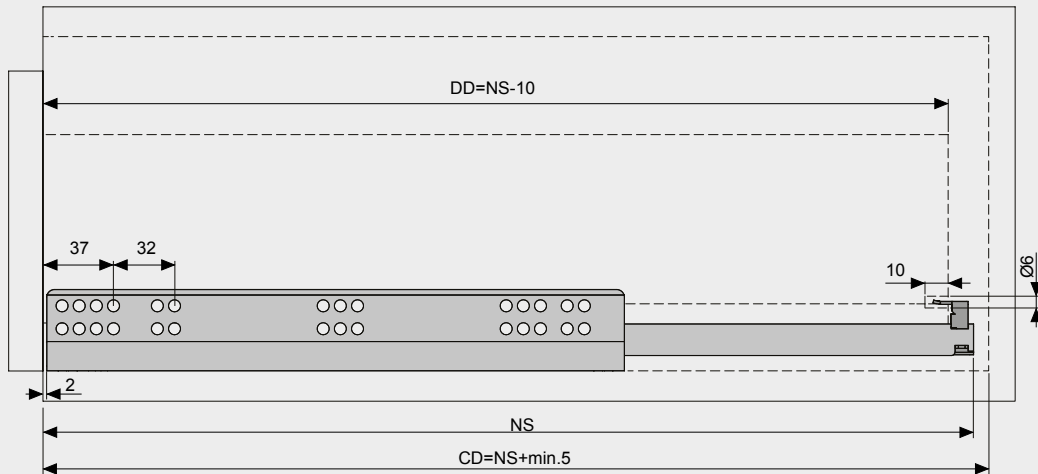

Technical Specifications

NB: All dimensions on these pages are in mm.

Cabinet dimensions