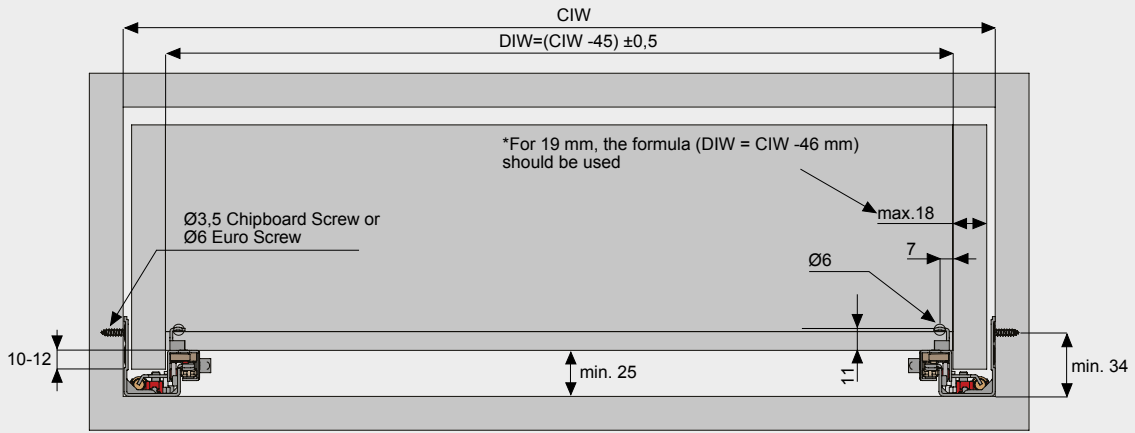

B Slidea Push Open

Width	Part Number	Pack Qty
250mm	274615	12
300mm	274616	12
350mm	274617	12
400mm	274619	12
450mm	274620	12
500mm	274621	12
550mm	274622	12
600mm	274623	12

Technical Specifications

NB: All dimensions on these pages are in mm.

Cabinet dimensions

Drilling pattern

Recommended assembly screws

Chipboard screw 3.5 x 16mm

Part Number	Pack Qty
 109503	1000

Euro screw 6.3 x 13mm

Part Number	Pack Qty
 109563	1000