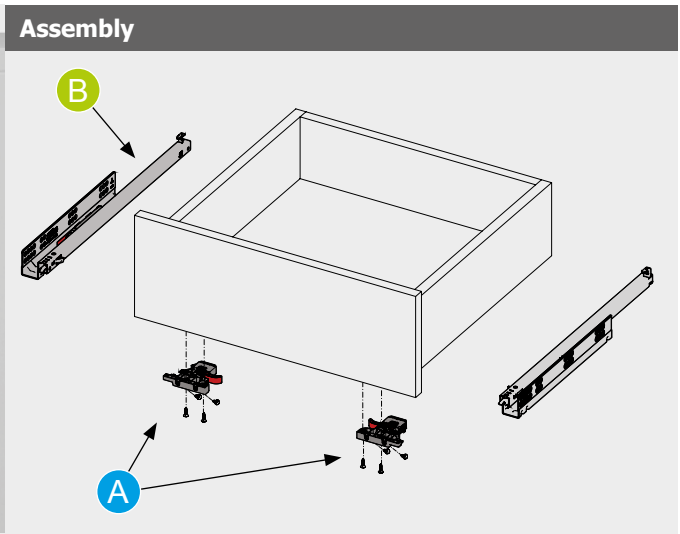

t 028 92 673 000
f 028 92 672 999
e ireland@ney.co.uk

NEY Scotland
Block 2 Units 1-2-3
Bandeath Ind Est
Throsk, Stirling
FK7 7NP

t 01786 814 814
f 01786 814 812
e scotland@ney.co.uk

- Concealed single extension bedroom drawer slide
- Silent and gentle closing with brake system
- 25kg dynamic load capacity
- Easy removal/fitting with clip system $\pm 2.5\text{mm}$ up adjustment option
- Bedroom slide

A Slidea Front Catches

Part Number	Pack Qty
274618 - Right	100
274763 - Left	100

B Slidea Soft Close

Size	Part Number	Pack Qty
250mm	274607	12
300mm	274608	12
350mm	274609	12
400mm	274610	12
450mm	274611	12
500mm	274612	12
550mm	274613	12
600mm	274614	12

B Slidea Push Open

Width	Part Number	Pack Qty
250mm	274615	12
300mm	274616	12
350mm	274617	12
400mm	274619	12
450mm	274620	12
500mm	274621	12
550mm	274622	12
600mm	274623	12

Technical Specifications

NB: All dimensions on these pages are in mm.