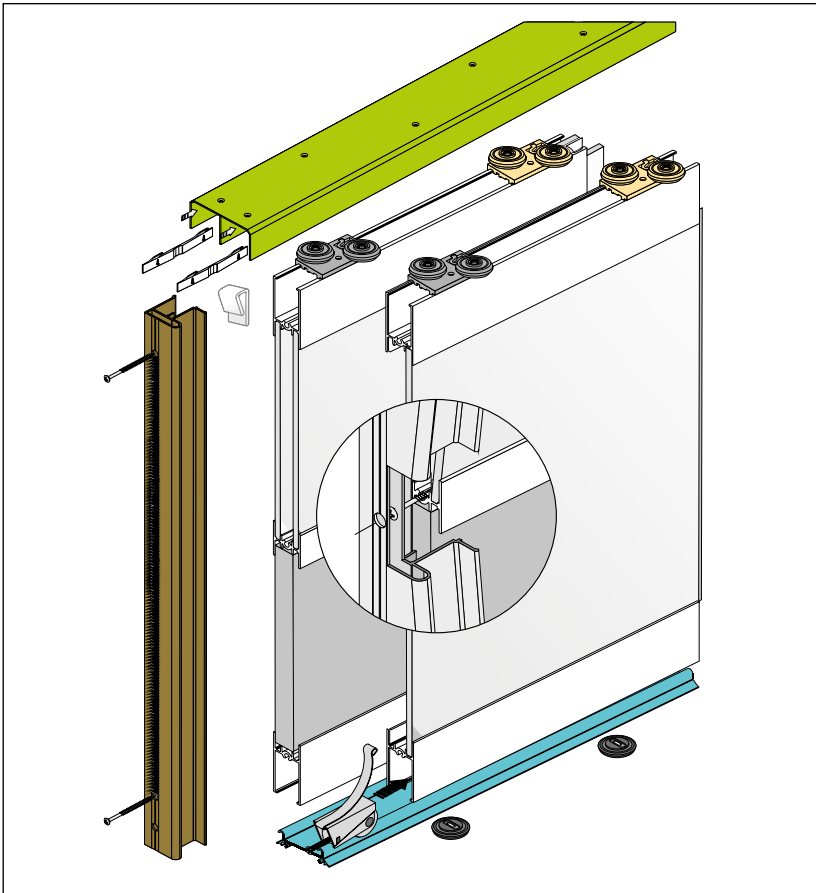

RAMA PLUS System overview

Alternative fixings