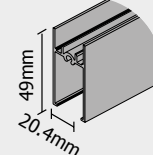

LA008203
Lower fixing

Panel holder profile

- **LA008830** (Natural)
- **LA008834** (Champagne)
- **LA008835** (Light gold)
- **LA008836** (Black)
- **LA008839** (Brushed nickel)
- **LA008831** (White)