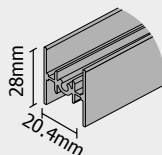

## Essentials

**LA008203**  
Lower fixing

Lower guide rail

- LA008209** (Natural)
- LA008221** (Champagne)
- LA008222** (Light gold)
- LA008226** (Black)
- LA0082099** (Brushed nickel)
- LA0082091** (White)