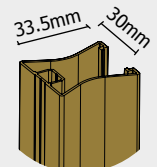

Intero

LA008130 (Natural)

LA008134 (Champagne)

LA008135 (Light gold)