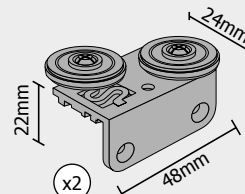

## Kit contents for 1 x door

**LA088111** 1 Door

**LA088111-03** 1 Door  
With metal upper guide

**LA008812**  
Metal upper guide

Screw kit  
x1

**LA008821**  
Hole plug  
x8

**LA008802**  
Guide stop  
x1

**LA008823**  
Plastic upper  
guide hardware  
x2