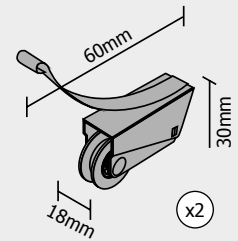

## Kit contents for 1 x door

**LA088111** 1 Door

**LA088111-03** 1 Door  
With metal upper guide

**LA008812**  
Metal upper guide

Screw kit  
x1

**LA008821**  
Hole plug  
x8

**LA008802**  
Guide stop  
x1

**LA008823**  
Plastic upper  
guide hardware  
x2