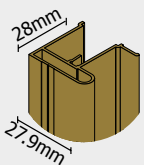

Essentials - Handle Profiles

Rama Plus

LA008820 (Natural)

LA008824 (Champagne)

LA008825 (Light gold)

LA008826 (Black)

LA008821 (White)