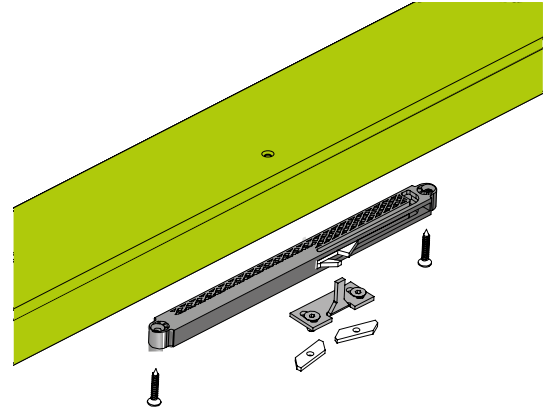

LA001672 Optional - Soft close system