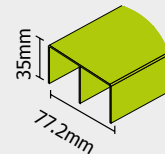

Upper guide rail

- **LA008840** (Natural)
- **LA008844** (Champagne)
- **LA008845** (Light gold)
- **LA008846** (Black)
- **LA008849** (Brushed nickel)
- **LA008841** (White)