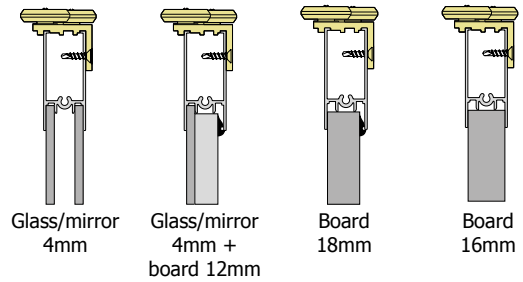

Profile in-fills

Kit contents for 1 x door

LA008009 1 Door

LA008009-03 1 Door
With metal upper guide

(x1)

(x1)

(x2)

(x2)

Essentials

- **LA008770** (Natural)
- **LA008774** (Champagne)
- **LA008775** (Light gold)
- **LA008776** (Black)
- **LA008779** (Brushed nickel)
- **LA008771** (White)

- **LA008209** (Natural)
- **LA008221** (Champagne)
- **LA008222** (Light gold)
- **LA008226** (Black)
- **LA0082099** (Brushed nickel)
- **LA0082091** (White)

- **LA008840** (Natural)
- **LA008844** (Champagne)
- **LA008845** (Light gold)
- **LA008846** (Black)
- **LA008849** (Brushed nickel)
- **LA008841** (White)