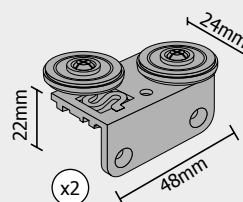

## Kit contents for 1 x door

**LA008009** 1 Door

**LA008009-03** 1 Door  
With metal upper guide

**LA008812**  
Metal upper guide

Screw kit

(x1)

**LA008802**  
Guide stop

(x1)