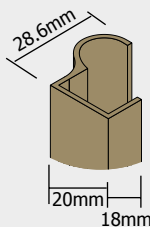

Omega

LA008860 (Natural)

LA008864 (Champagne)

LA008865 (Light gold)

Accessories

LASR0089
Self adhesive
Anti-dust brush
6.7 x 12mm