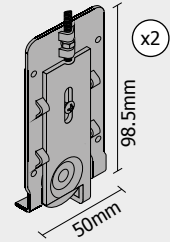

LA008800
Lower guide

(x2)