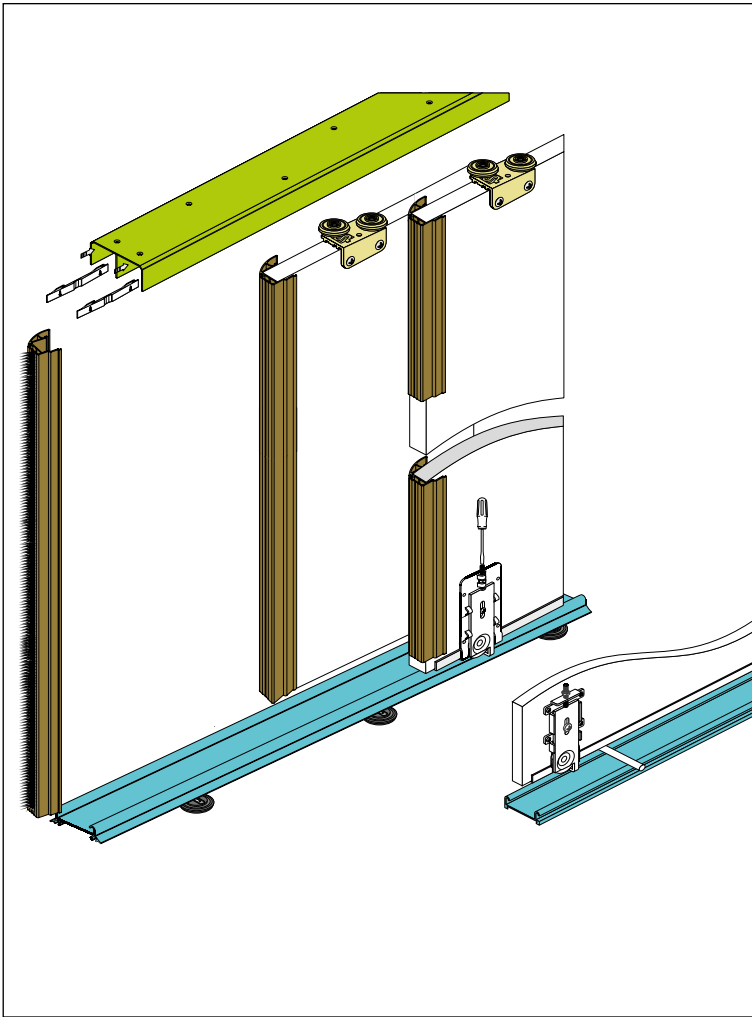

MULTI-OMEGA System overview

Alternative fixings