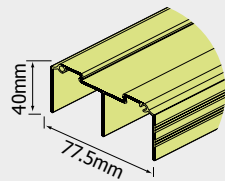

Upper guide rail

LA008210

(Natural)

LA008223

(Champagne)