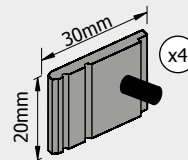

(x4)

LA008205
Panel connector clip