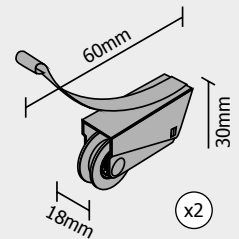

Profile in-fills

Glass/mirror 4mm Glass/mirror 6mm Board 8mm Board 10mm

Kit contents for 1 x door

LA008009 1 Door

Screw kit

(x1)

(x8)

LA008821
Hole plug

LA008802
Guide stop

(x1)

(x32)

LA008202
Plastic wedges for 8mm board

(x4)

LA008205
Panel connector clip

(x2)

LA008823
Plastic upper guide hardware

(x2)

LA008816
Adjustable lower guide hardware RAMA

Essentials

LA008203

Lower fixing

Handle strip

LA008200

(Natural)