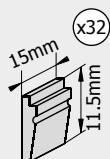

(x32)

LA008202
Plastic wedges for 8mm board