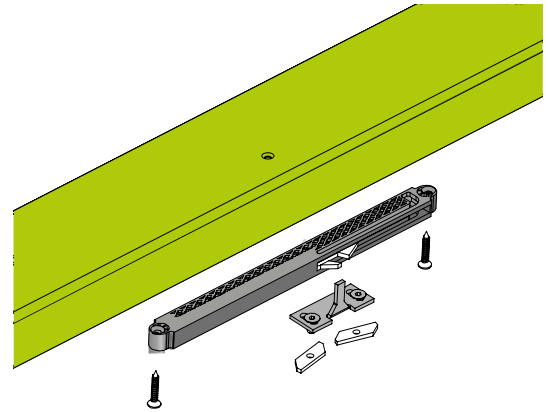

Features

- Bottom running system.
- Easily installed and durable.
- Quiet sliding action.
- High quality aluminium profiles.
- Overlapping sliding doors.
- Max. Load per leaf - 40kg.
- Max. Height 2.7m.
- Ball bearings with silencing tyres.
- Stylish designs.
- No panel preparation required.
- Joinable upper & lower guide rails.

Ball Bearing

40Kg

4/6/8mm
Board

Natural

Champagne

GAMA
Sliding door system

Alternative fixings

LA001672 Optional - Soft close system

Profile in-fills

Glass/mirror 4mm Glass/mirror 6mm Board 8mm Board 10mm

Kit contents for 1 x door

LA008009 1 Door

Screw kit

(x1)

(x8)

LA008821
Hole plug