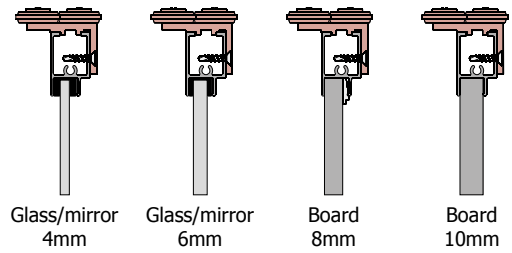

Features

- Bottom running system.
- Easily installed and durable.
- Quiet sliding action.
- High quality aluminium profiles.
- Overlapping sliding doors.
- Max. Load per leaf - 40kg.
- Max. Height 2.7m.
- Ball bearings with silencing tyres.
- Stylish designs.
- No panel preparation required.
- Joinable upper & lower guide rails.

Ball Bearing

40Kg

4/6/8mm
Board

Natural

Champagne

GAMA
Sliding door system

Alternative fixings

LA001672 Optional - Soft close system

Profile in-fills

Glass/mirror 4mm Glass/mirror 6mm Board 8mm Board 10mm

Kit contents for 1 x door

LA008009 1 Door

Screw kit

(x1)

(x8)

LA008821
Hole plug