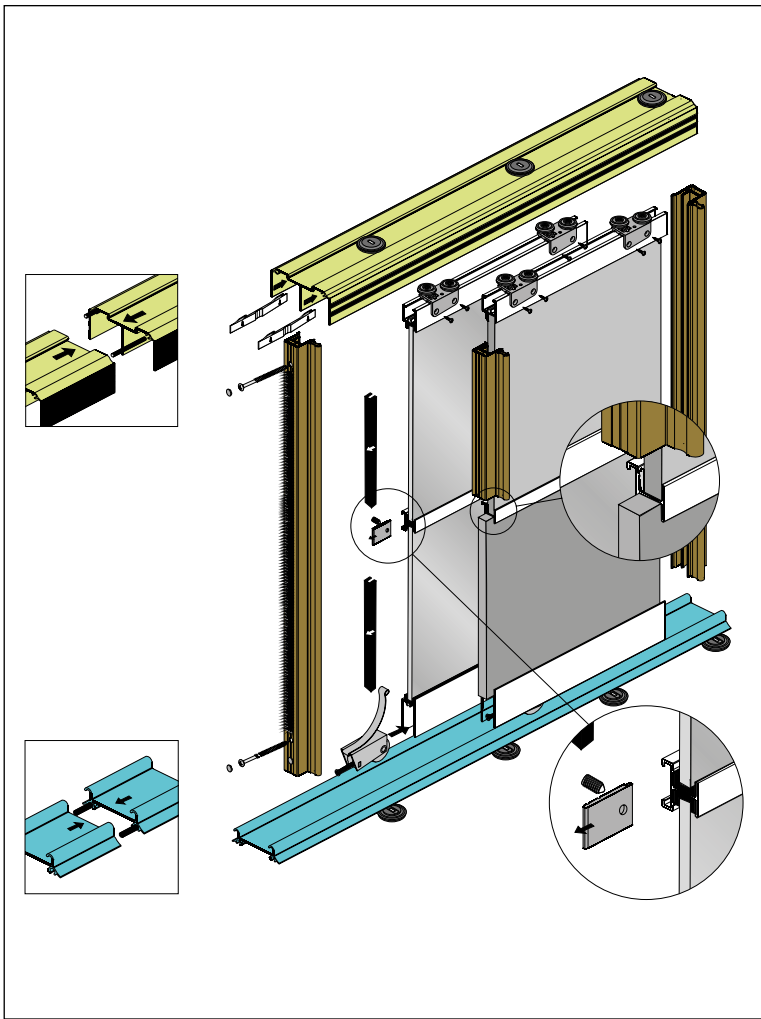

Features

- Bottom running system.
- Easily installed and durable.
- Quiet sliding action.
- High quality aluminium profiles.
- Overlapping sliding doors.
- Max. Load per leaf - 40kg.
- Max. Height 2.7m.
- Ball bearings with silencing tyres.
- Stylish designs.
- No panel preparation required.
- Joinable upper & lower guide rails.

Ball Bearing

40Kg

4/6/8mm
Board

Natural

Champagne

GAMA
Sliding door system

Alternative fixings

LA001672 Optional - Soft close system

Profile in-fills

Glass/mirror 4mm Glass/mirror 6mm Board 8mm Board 10mm

Kit contents for 1 x door

LA008009 1 Door

Screw kit

(x1)

(x8)

LA008821
Hole plug