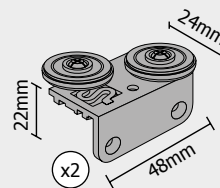

Profile in-fills

Glass/mirror 4mm Glass/mirror 6mm Board 8mm Board 10mm

Kit contents for 1 x door

LA008009 1 Door

Screw kit

(x1)

(x8)

LA008821
Hole plug

LA008802
Guide stop

(x1)

(x32)

LA008202
Plastic wedges for 8mm board

(x4)

LA008205
Panel connector clip

(x2)

LA008823
Plastic upper guide hardware

(x2)

LA008816
Adjustable lower guide hardware RAMA

Essentials

LA008203

Lower fixing

Handle strip

LA008200

(Natural)