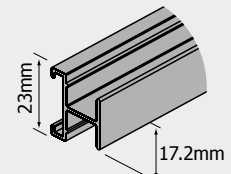

(4mm Glass)

LA008817

(6mm Glass)

Panel connector

LA008204

(Natural)

LA008215

(Champagne)