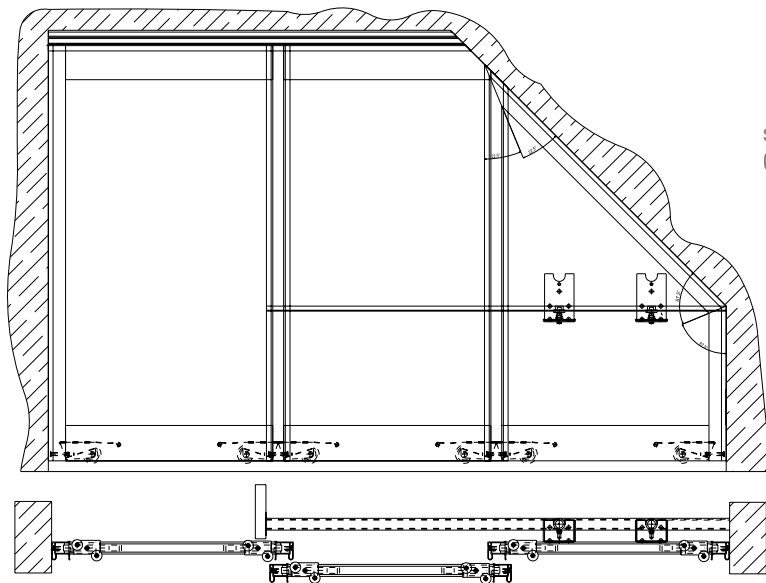

system for sloping roof of the aluminium high furnishings:
Omega, Multiomega, Rama, Rama Plus and Intero