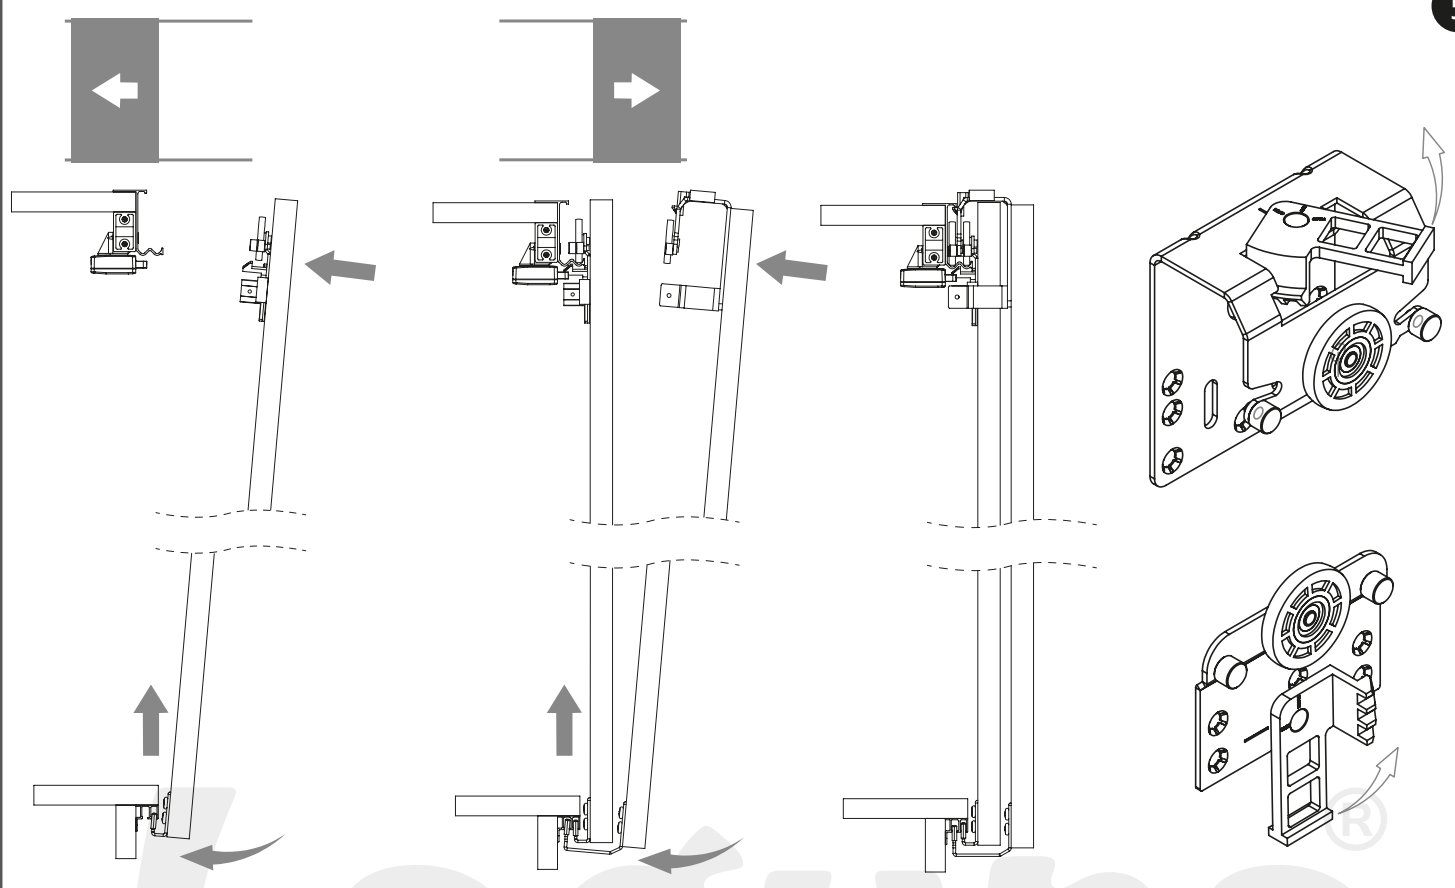

# SUPERIOR

WITH SOFT CLOSE

**60 kg max**

**16-18 mm**

Board

C - Minimum height 43 mm  
H - Opening height

16-18 mm	Dimensions		n = 2	n = 3
		Board height [mm]	$hP = H - C + 24$	
	Board weight [mm]	$bP = (S + 28) / 2$		$bP = (S + 56) / 3$

**1.1**

**1.2**

5

6

7