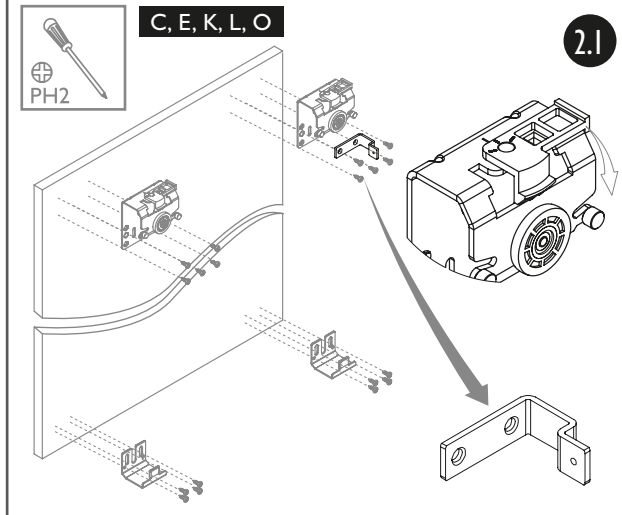

# SUPERIOR

WITH SOFT CLOSE

**60 kg max**

**16-18 mm**

Board

C - Minimum height 43 mm  
H - Opening height

16-18 mm	Dimensions		n = 2	n = 3
		Board height [mm]	$hP = H - C + 24$	
	Board weight [mm]	$bP = (S + 28) / 2$		$bP = (S + 56) / 3$

**1.1**

**1.2**

5

6

7