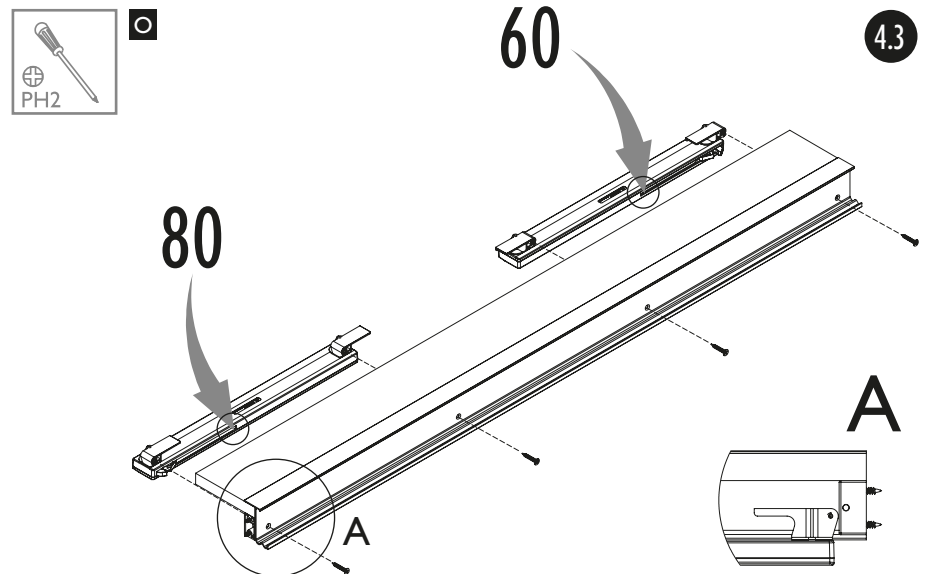

# SUPERIOR

WITH SOFT CLOSE

**60 kg max**

**16-18 mm**

Board

C - Minimum height 43 mm  
H - Opening height

16-18 mm	Dimensions		n = 2	n = 3
		Board height [mm]	$hP = H - C + 24$	
	Board weight [mm]	$bP = (S + 28) / 2$		$bP = (S + 56) / 3$

**1.1**

**1.2**

5

6

7