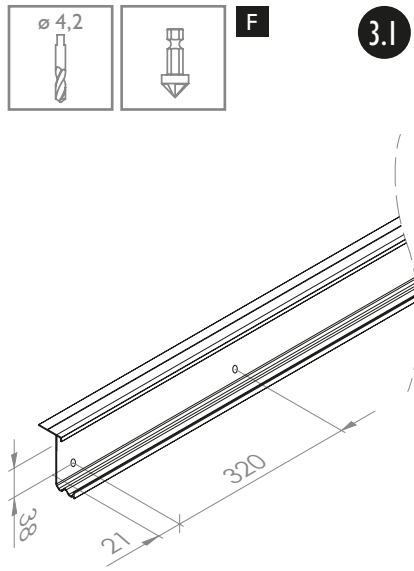

# SUPERIOR

WITH SOFT CLOSE

**60 kg max**

**16-18 mm**

Board

C - Minimum height 43 mm  
H - Opening height

16-18 mm	Dimensions		n = 2	n = 3
		Board height [mm]	$hP = H - C + 24$	
	Board weight [mm]	$bP = (S + 28) / 2$		$bP = (S + 56) / 3$

**1.1**

**1.2**

5

6

7