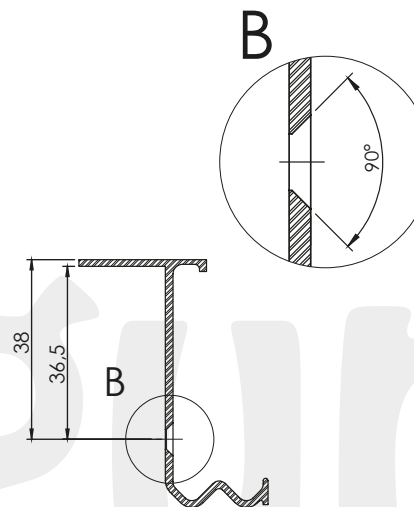

# SUPERIOR

WITH SOFT CLOSE

**60 kg max**

**16-18 mm**

Board

C - Minimum height 43 mm  
H - Opening height

16-18 mm	Dimensions		n = 2	n = 3
		Board height [mm]	$hP = H - C + 24$	
	Board weight [mm]	$bP = (S + 28) / 2$		$bP = (S + 56) / 3$

**1.1**

**1.2**

5

6

7