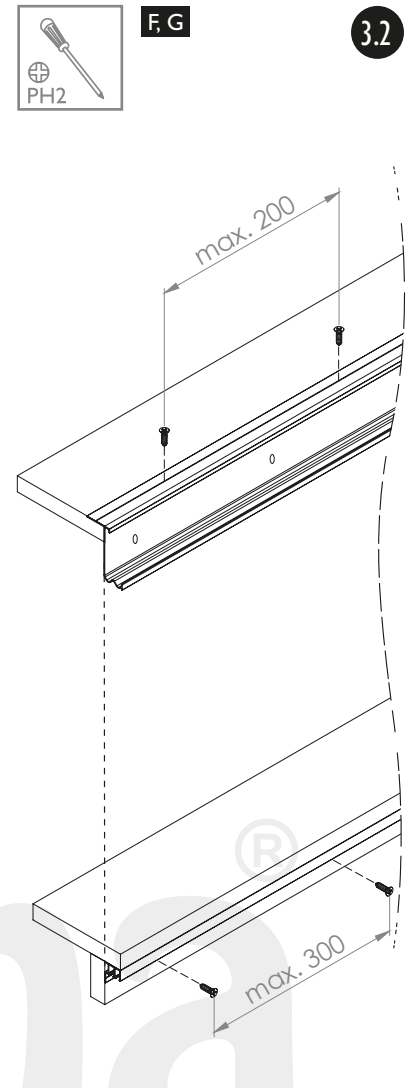

# SUPERIOR

WITH SOFT CLOSE

**60 kg max**

**16-18 mm**

Board

C - Minimum height 43 mm  
H - Opening height

16-18 mm	Dimensions		n = 2	n = 3
		Board height [mm]	$hP = H - C + 24$	
	Board weight [mm]	$bP = (S + 28) / 2$		$bP = (S + 56) / 3$

**1.1**

**1.2**

5

6

7