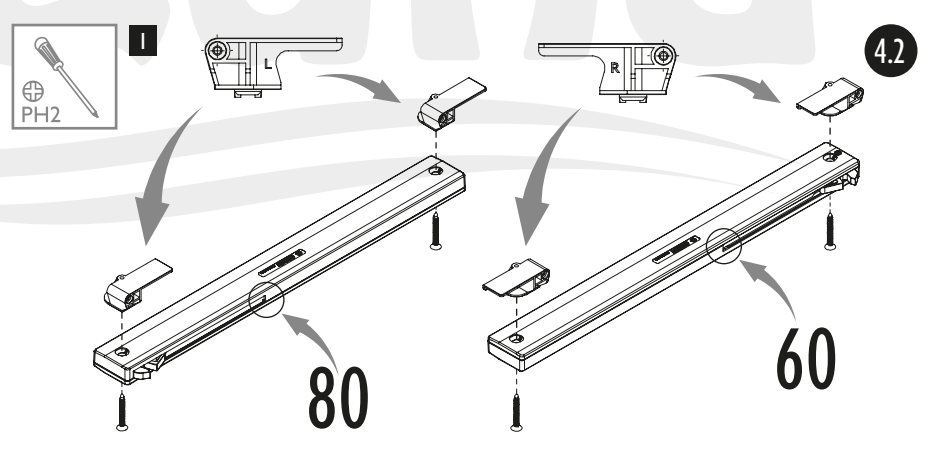

# SUPERIOR

WITH SOFT CLOSE

**60 kg max**

**16-18 mm**

Board

C - Minimum height 43 mm  
H - Opening height

16-18 mm	Dimensions		n = 2	n = 3
		Board height [mm]	$hP = H - C + 24$	
	Board weight [mm]	$bP = (S + 28) / 2$		$bP = (S + 56) / 3$

**1.1**

**1.2**

5

6

7