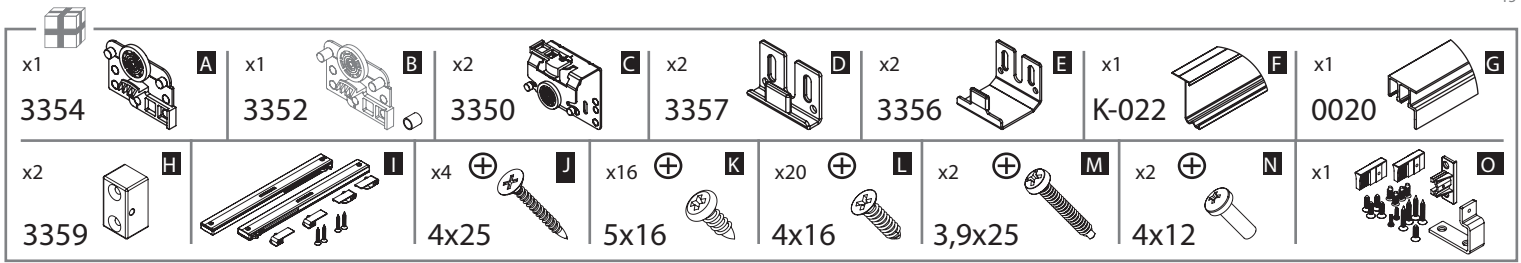

# SUPERIOR

WITH SOFT CLOSE

**60 kg max**

**16-18 mm**

Board

C - Minimum height 43 mm  
H - Opening height

16-18 mm	Dimensions		n = 2	n = 3
		Board height [mm]	$hP = H - C + 24$	
	Board weight [mm]	$bP = (S + 28) / 2$		$bP = (S + 56) / 3$