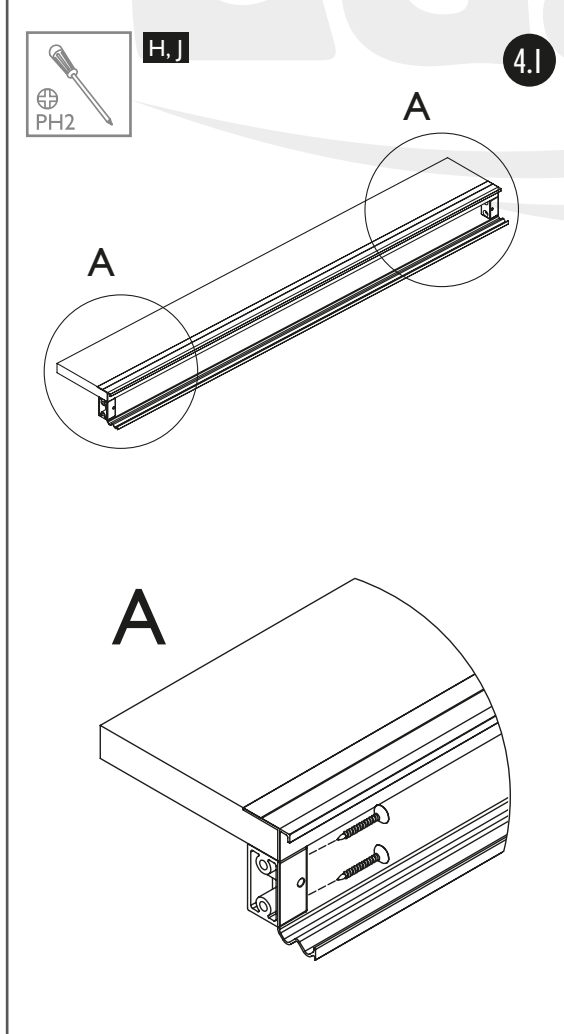

# SUPERIOR

WITH SOFT CLOSE

**60 kg max**

**16-18 mm**

Board

C - Minimum height 43 mm  
H - Opening height

16-18 mm	Dimensions		n = 2	n = 3
		Board height [mm]	$hP = H - C + 24$	
	Board weight [mm]	$bP = (S + 28) / 2$		$bP = (S + 56) / 3$

**1.1**

**1.2**

5

6

7