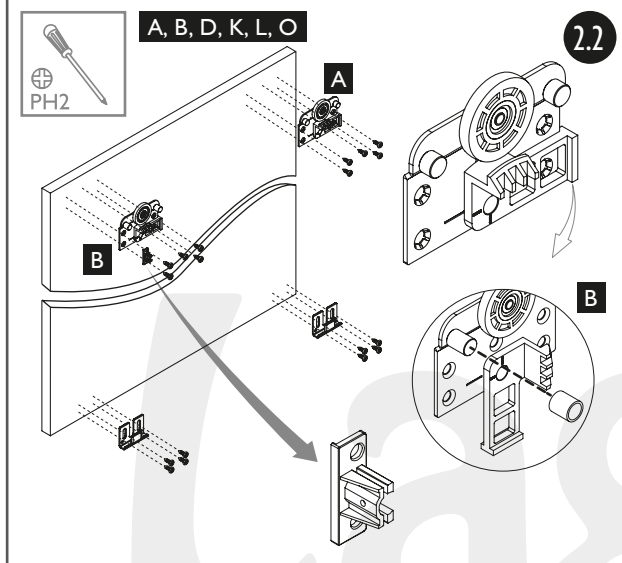

# SUPERIOR

WITH SOFT CLOSE

**60 kg max**

**16-18 mm**

Board

C - Minimum height 43 mm  
H - Opening height

16-18 mm	Dimensions		n = 2	n = 3
		Board height [mm]	$hP = H - C + 24$	
	Board weight [mm]	$bP = (S + 28) / 2$		$bP = (S + 56) / 3$

**1.1**

**1.2**

5

6

7