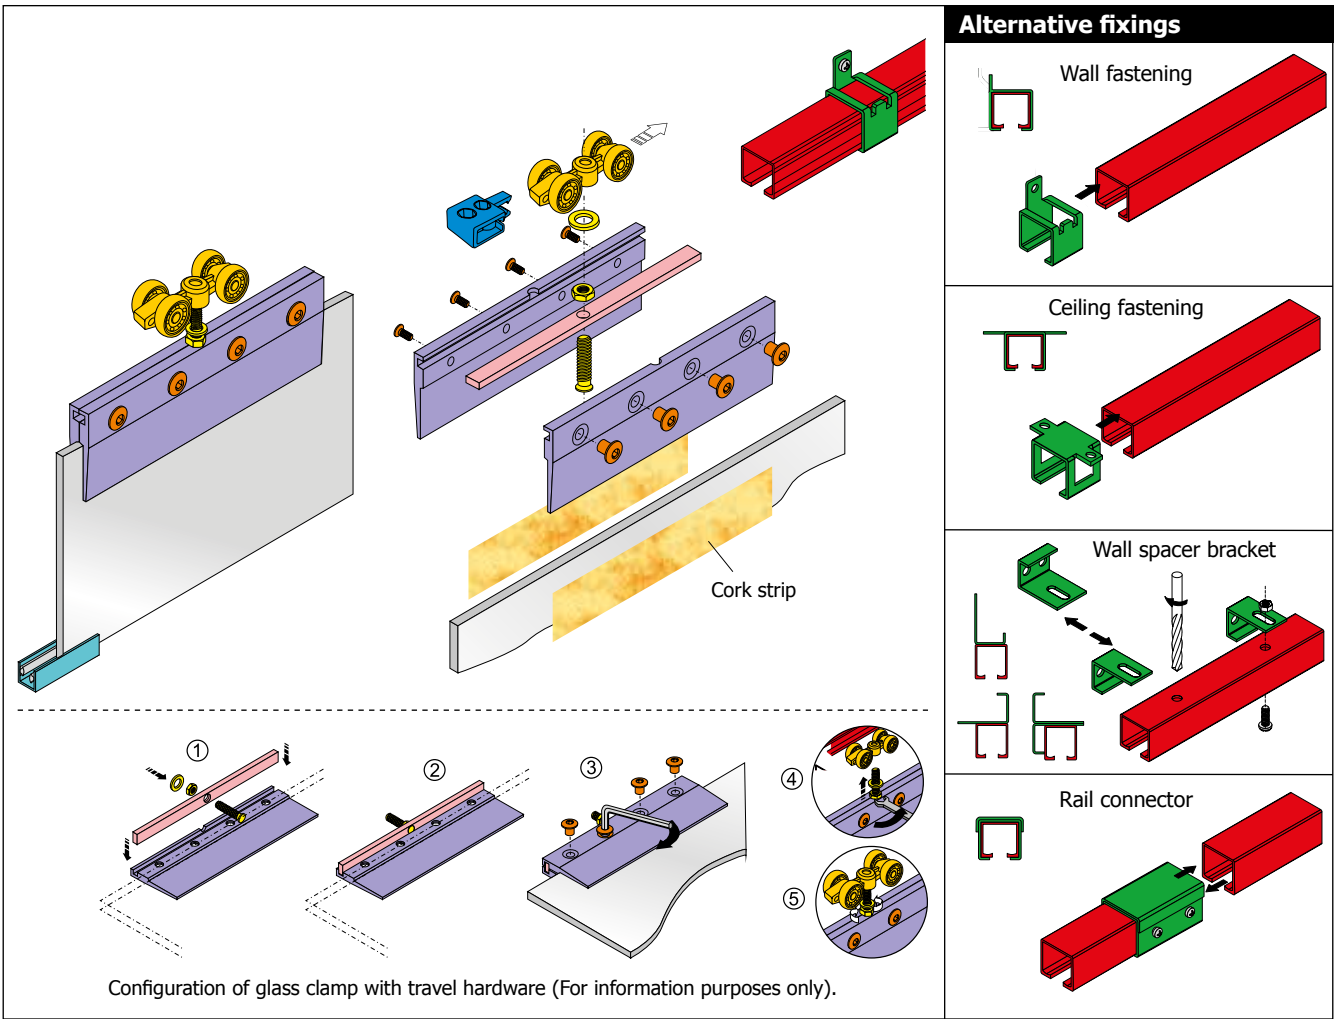

**Applications**

- Glazed partitions.
- Internal doors.
- Cavity concealed.

**Features**

- Top hung system.
- Easily installed and durable.
- Quiet sliding action.
- High quality aluminium profiles.
- Max. Load per leaf - 75kg.
- Ball bearings with silencing tyres.
- Aluminium glass clamp (no holes in glass required).

Ball Bearing

75Kg

18-40mm  
Mirror or glass

**PORTA GLASS**  
Sliding door system

# PORTA GLASS System overview

**Kit contents for 1 x door**

<b>LA01169A</b>	<b>8mm</b>
<b>LA01169B</b>	<b>10mm</b>
<b>LA01169C</b>	<b>12mm</b>

**LA001141** Latch stop (x2)

**LA001101** Aluminium lower guide, for glass thickness 8/10/12mm (x1)

**LA011750** (8mm)  
**LA011760** (10mm)  
**LA011770** (12mm)  
 Travel hardware with glass grip (x2)

**Screw kit** (x1)

**Essentials**

**LA0K0751**  
 Aluminium upper guide rail

**Accessories**

<b>LA001130</b> Wall spacer bracket	<b>LA001131</b> Wall fastening bracket	<b>LA001134</b> Wall fastening bracket (40mm panel thickness)	<b>LA001132</b> Ceiling fastening bracket	<b>LA001133</b> Rail connector
--	---	--	--	-----------------------------------