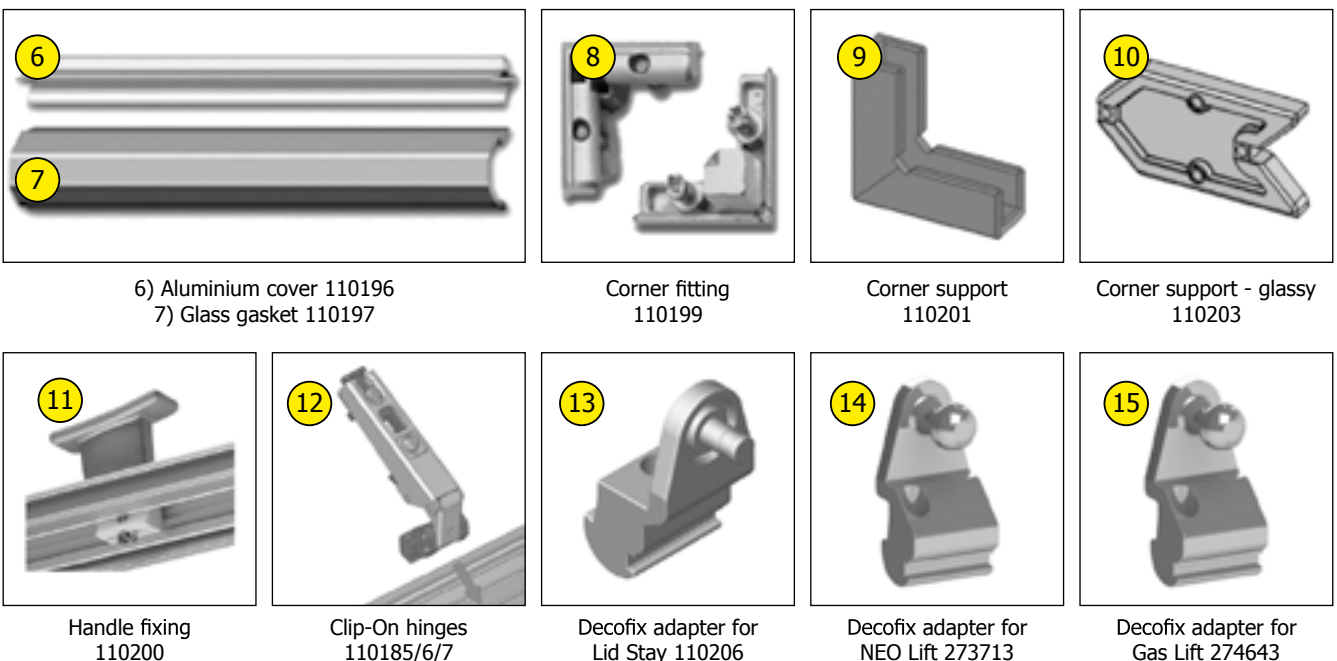

Fittings and fixings

Fittings and fixings cont...

Lift Stay

NEO Lift

Gas Lift

Decofix parts list

ProductD	escription	Part Number	Qty
1	Square Satin (21 x 23) 2.8m	110189	67m/box
2	Rectangular Satin (21 x 38) 2.8m	110190	67m/box
3	D-Shape Satin (24 x 38) 2.8m	110191	67m/box
4	Glassy Satin (26.2 x 40) 2.8m	110192	67m/box
5	Bevelled Satin (21 x 9) 2.8m	110195	67m/box
6	Decorative aluminium cover: 2.8m length - satin	110196	67m/box
7	Glass gasket: 2.5m length	110197	60m/box
8	Corner fittings	110199	100/Box
9	Corner support	110201	100/Box
10	Corner support - glassy	110203	100/Box
11	Handle fixing washer and screw	110200	100/Box
12	Clip-on hinge 110° Crank 0 - On Lay	110185	250/box
	Clip-on hinge 110° Crank 9mm - Half On Lay	110186	250/box
	Clip-on hinge 110° Crank 18mm - Inset	110187	250/box
13	Adapter for LID STAY	110206	100/box
14	Adapter for NEO LIFT	273713	100/box
15	Adapter for GAS LIFT	274643	100/box
16	Lid Stay	See pg: 157	25/box
17	NEO Lift	See pg: 156	1/set
18	Gas Lift	See pg: 157	25/box