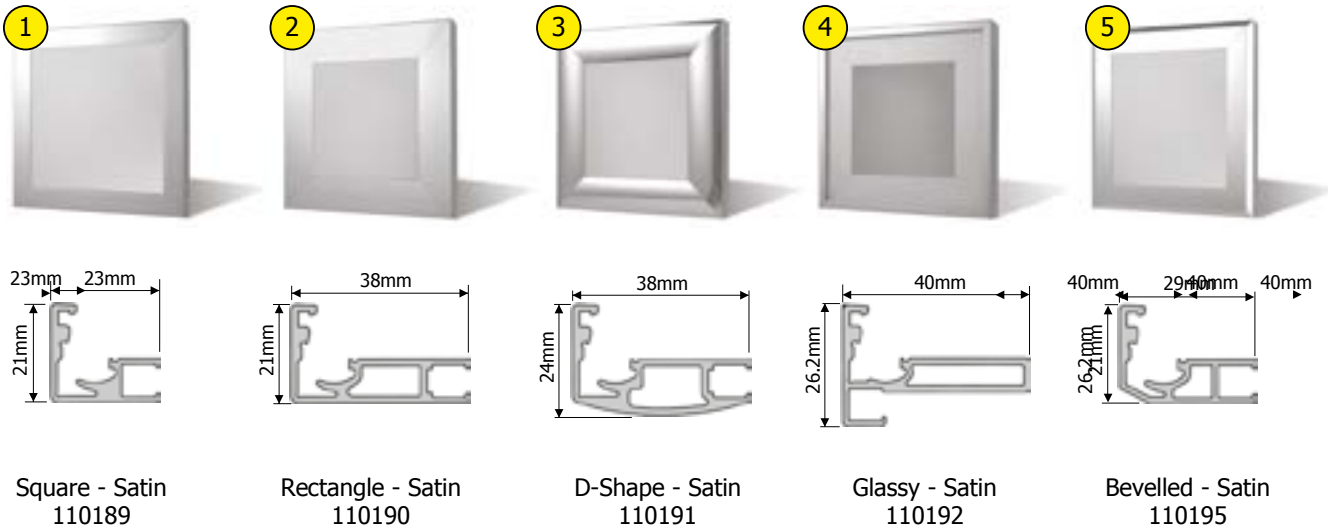

Fittings and fixings

Fittings and fixings cont...

Lift Stay

NEO Lift

Gas Lift

Decofix parts list

ProductD	escription	Part Number	Qty
1	Square Satin (21 x 23) 2.8m	110189	67m/box
2	Rectangular Satin (21 x 38) 2.8m	110190	67m/box
3	D-Shape Satin (24 x 38) 2.8m	110191	67m/box
4	Glassy Satin (26.2 x 40) 2.8m	110192	67m/box
5	Bevelled Satin (21 x 9) 2.8m	110195	67m/box
6	Decorative aluminium cover: 2.8m length - satin	110196	67m/box
7	Glass gasket: 2.5m length	110197	60m/box
8	Corner fittings	110199	100/Box
9	Corner support	110201	100/Box
10	Corner support - glassy	110203	100/Box
11	Handle fixing washer and screw	110200	100/Box
12	Clip-on hinge 110° Crank 0 - On Lay	110185	250/box
	Clip-on hinge 110° Crank 9mm - Half On Lay	110186	250/box
	Clip-on hinge 110° Crank 18mm - Inset	110187	250/box
13	Adapter for LID STAY	110206	100/box
14	Adapter for NEO LIFT	273713	100/box
15	Adapter for GAS LIFT	274643	100/box
16	Lid Stay	See pg: 157	25/box
17	NEO Lift	See pg: 156	1/set
18	Gas Lift	See pg: 157	25/box