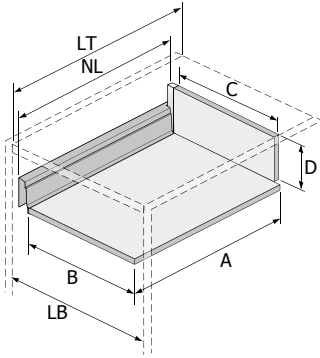

INNOTECH ATIRA DOUBLE-WALL DRAWER SETS - HEIGHT 144mm

GLASS SIDE PANEL for 144mm

INFORMATION

Set comprises of:

- ① Drawer side profile left & right
- ② Drawer front connector for side profile, 2 each
- ③ Cover caps, 2 each
- ④ Quadro drawer runner, left & right

Additional parts required:

- ⑤ Glass side panel
- ⑥ Rear panel connectors

Not supplied:

- (A) Front panel
- (B) Base panel
- (C) Back panel

70mm Set - Grey

Pack Qty: 1

Depth	Item No.
260mm	278386
300mm	278387
350mm	278388
420mm	278389
470mm	278390
520mm	278391

Additional parts required:

- ⑤ Glass side panel

- ⑥ 144mm Rear panel connectors

Depth	Item No.
260mm	278434
300mm	278435
350mm	278436
420mm	278437
470mm	278438
520mm	278439

Pack Qty	Item No.
1 Set	278431

DIMENSIONS

TECHNICAL SPECIFICATION

DIMENSIONS FOR CUTTING TO SIZE

Dimension	Steel rear panel	Wooden rear panel	Aluminium rear panel
A	NL - 3	NL + 10	NL - 3
B	LB - 2 x EB - 51.5	LB - 2 x EB - 51.5	LB - 2 x EB - 51.5
C	-	LB - 2 x EB - 63	LB - 2 x EB - 63
D	-	144	-