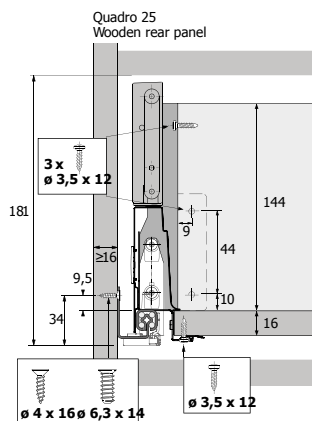

INNOTECH ATIRA DOUBLE-WALL DRAWER SETS - HEIGHT 144mm

GLASS SIDE PANEL for 144mm

INFORMATION

Set comprises of:

- ① Drawer side profile left & right
- ② Drawer front connector for side profile, 2 each
- ③ Cover caps, 2 each
- ④ Quadro drawer runner, left & right

Additional parts required:

- ⑤ Glass side panel

- ⑥ 144mm Rear panel connectors

Depth	Item No.
260mm	278434
300mm	278435
350mm	278436
420mm	278437
470mm	278438
520mm	278439

Pack Qty	Item No.
1 Set	278431

DIMENSIONS

TECHNICAL SPECIFICATION

DIMENSIONS FOR CUTTING TO SIZE

Dimension	Steel rear panel	Wooden rear panel	Aluminium rear panel
A	NL - 3	NL + 10	NL - 3
B	LB - 2 x EB - 51.5	LB - 2 x EB - 51.5	LB - 2 x EB - 51.5
C	-	LB - 2 x EB - 63	LB - 2 x EB - 63
D	-	144	-