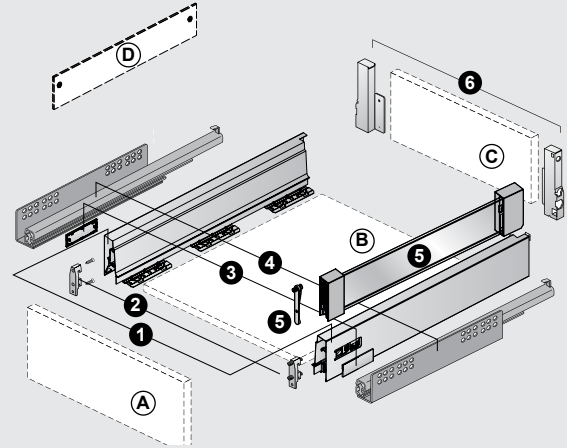

INNOTECH ATIRA DOUBLE-WALL DRAWER SETS - HEIGHT 144mm

GLASS SIDE PANEL for 144mm

INFORMATION

Set comprises of:

- ① Drawer side profile left & right
- ② Drawer front connector for side profile, 2 each
- ③ Cover caps, 2 each
- ④ Quadro drawer runner, left & right

Additional parts required:

- ⑤ Glass side panel
- ⑥ Rear panel connectors

Not supplied:

- (A) Front panel
- (B) Base panel
- (C) Back panel

70mm Set - Grey

Pack Qty: 1

Depth	Item No.
260mm	278386
300mm	278387
350mm	278388
420mm	278389
470mm	278390
520mm	278391

Additional parts required:

- ⑤ Glass side panel

- ⑥ 144mm Rear panel connectors

Depth	Item No.
260mm	278434
300mm	278435
350mm	278436
420mm	278437
470mm	278438
520mm	278439

Pack Qty	Item No.
1 Set	278431

DIMENSIONS

TECHNICAL SPECIFICATION

DIMENSIONS FOR CUTTING TO SIZE

Dimension	Steel rear panel	Wooden rear panel	Aluminium rear panel
A	NL - 3	NL + 10	NL - 3
B	LB - 2 x EB - 51.5	LB - 2 x EB - 51.5	LB - 2 x EB - 51.5
C	-	LB - 2 x EB - 63	LB - 2 x EB - 63
D	-	144	-