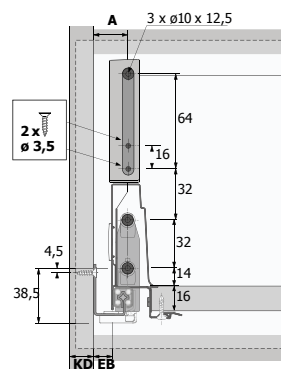

INNOTECH ATIRA DOUBLE-WALL DRAWER SETS - HEIGHT 144mm

GLASS SIDE PANEL for 144mm

INFORMATION

Set comprises of:

- ① Drawer side profile left & right
- ② Drawer front connector for side profile, 2 each
- ③ Cover caps, 2 each
- ④ Quadro drawer runner, left & right

Additional parts required:

- ⑤ Glass side panel
- ⑥ Rear panel connectors

Not supplied:

- (A) Front panel
- (B) Base panel
- (C) Back panel

70mm Set - Grey

Pack Qty: 1

Depth	Item No.
260mm	278386
300mm	278387
350mm	278388
420mm	278389
470mm	278390
520mm	278391

Additional parts required:

- ⑤ Glass side panel

- ⑥ 144mm Rear panel connectors

Depth	Item No.
260mm	278434
300mm	278435
350mm	278436
420mm	278437
470mm	278438
520mm	278439

Pack Qty	Item No.
1 Set	278431

DIMENSIONS

TECHNICAL SPECIFICATION

DIMENSIONS FOR CUTTING TO SIZE

Dimension	Steel rear panel	Wooden rear panel	Aluminium rear panel
A	NL - 3	NL + 10	NL - 3
B	LB - 2 x EB - 51.5	LB - 2 x EB - 51.5	LB - 2 x EB - 51.5
C	-	LB - 2 x EB - 63	LB - 2 x EB - 63
D	-	144	-