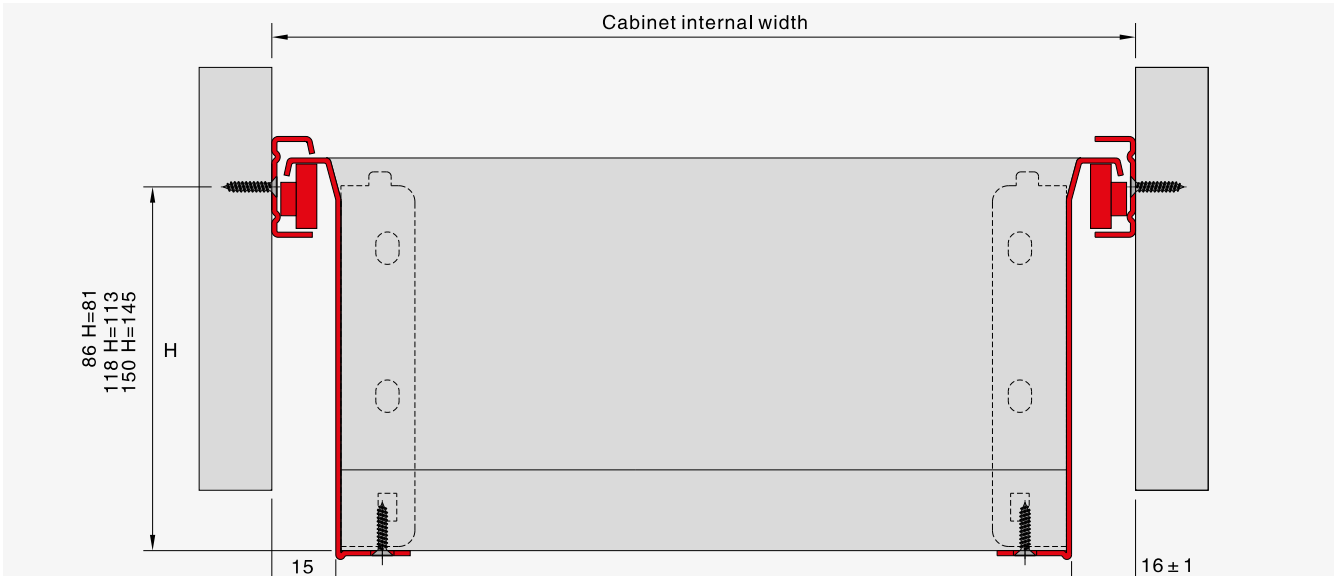

Metal Box 86mm, 118mm & 150mm High

eco

- Easy removal and fitting
- Long service life
- Dynamic load capacity - 25Kg
- Steel structure 1.1mm

86mm High

Drawer set - Grey

Width	Part Number	Pack Qty
350mm	263486	10
400mm	263487	10
450mm	263488	10

Adjusting front panel

Fixing front panel

Technical Specifications

NB: All dimensions on these pages are in mm.

Cabinet dimensions

Screw location for the slides

Fixing drawer