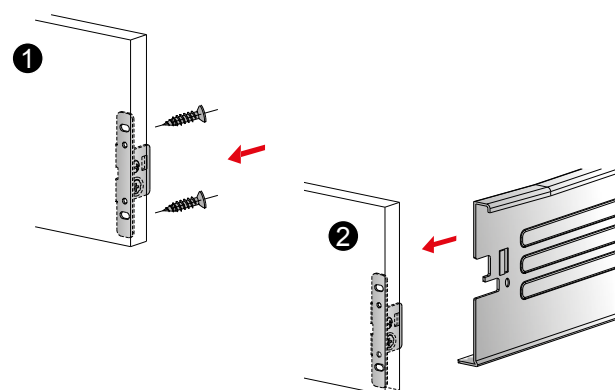

Width	Part Number	Pack Qty
350mm	263490	10
400mm	263492	10
450mm	263494	10

150mm High

Drawer set - Grey

Width	Part Number	Pack Qty
350mm	263497	10
400mm	263499	10
450mm	263501	10

Drawer set - White

Width	Part Number	Pack Qty
350mm	263496	10
400mm	263498	10
450mm	263500	10

Adjusting front panel

Fixing front panel

Technical Specifications

NB: All dimensions on these pages are in mm.

Cabinet dimensions

Screw location for the slides

Fixing drawer