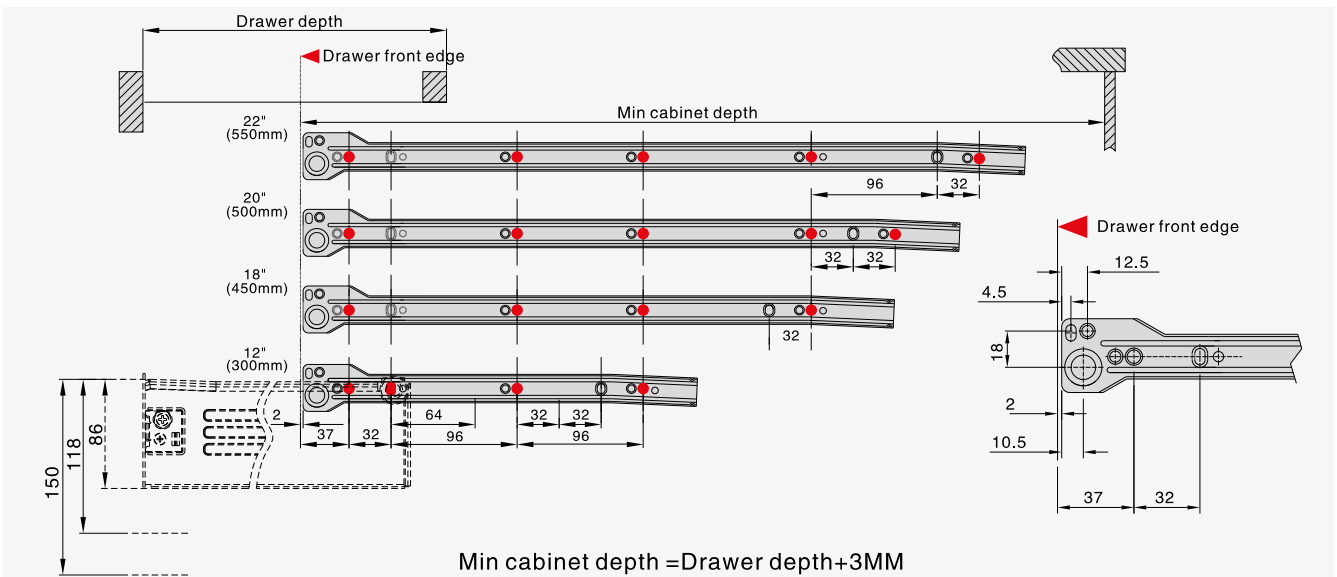

Metal Box 86mm, 118mm & 150mm High

eco

- Easy removal and fitting
- Long service life
- Dynamic load capacity - 25Kg
- Steel structure 1.1mm

86mm High

Drawer set - Grey

Width	Part Number	Pack Qty
350mm	263486	10
400mm	263487	10
450mm	263488	10

Adjusting front panel

Fixing front panel

Technical Specifications

NB: All dimensions on these pages are in mm.

Cabinet dimensions

Screw location for the slides

Fixing drawer