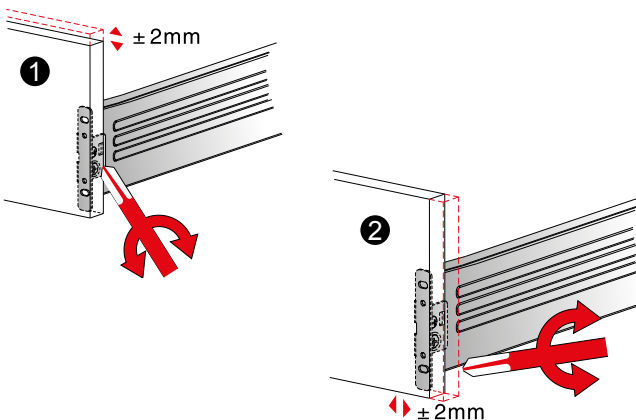

Metal Box 86mm, 118mm & 150mm High

eco

- Easy removal and fitting
- Long service life
- Dynamic load capacity - 25Kg
- Steel structure 1.1mm

86mm High

Drawer set - Grey

Width	Part Number	Pack Qty
350mm	263486	10
400mm	263487	10
450mm	263488	10

Width	Part Number	Pack Qty
350mm	263490	10
400mm	263492	10
450mm	263494	10

150mm High

Drawer set - Grey

Width	Part Number	Pack Qty
350mm	263497	10
400mm	263499	10
450mm	263501	10

Drawer set - White

Width	Part Number	Pack Qty
350mm	263496	10
400mm	263498	10
450mm	263500	10

Adjusting front panel

Fixing front panel

Technical Specifications

NB: All dimensions on these pages are in mm.

Cabinet dimensions

Screw location for the slides

Fixing drawer