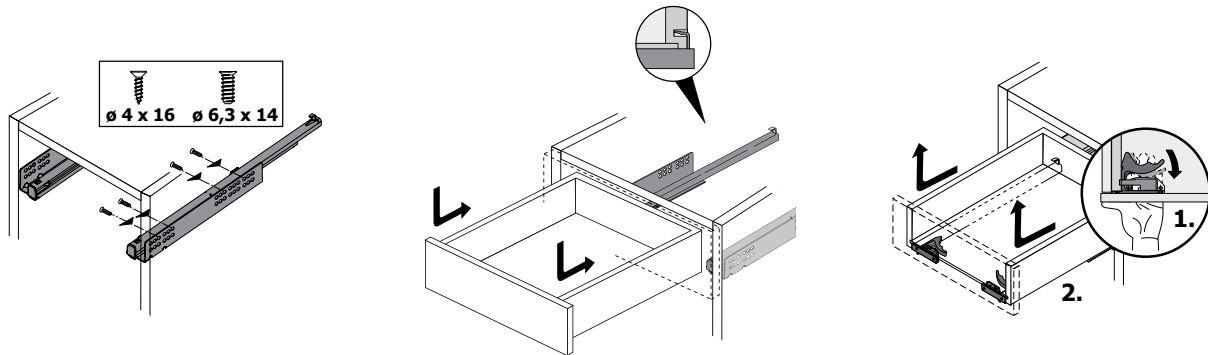

ASSEMBLY INFORMATION

Quadro V6 full extension runner, slide on installation

Quadro V6 full extension runner for bottom panel installation, slide on installation

Catch for wooden drawers with grooved bottom panel (Quadro 25 partial extension runner / Quadro V6 full extension runner)

Quadro V6: Under-Mount Full Extension Slides

ASSEMBLY INFORMATION

Catch for pull-out shelves / wooden drawers with flush bottom panel (Quadro 25 partial extension runner / Quadro V6 full extension runner)