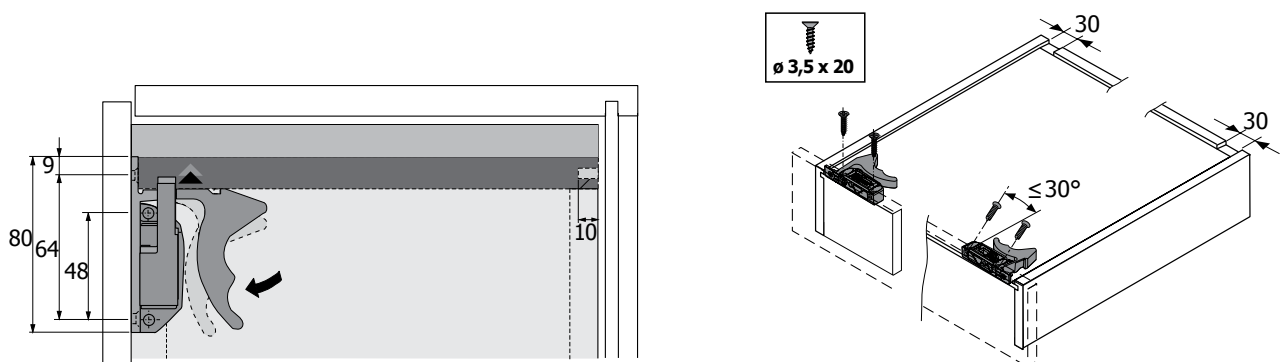

ASSEMBLY INFORMATION

Quadro V6 full extension runner, slide on installation

Quadro V6 full extension runner for bottom panel installation, slide on installation

Catch for wooden drawers with grooved bottom panel (Quadro 25 partial extension runner / Quadro V6 full extension runner)

Quadro V6: Under-Mount Full Extension Slides

ASSEMBLY INFORMATION

Catch for pull-out shelves / wooden drawers with flush bottom panel (Quadro 25 partial extension runner / Quadro V6 full extension runner)