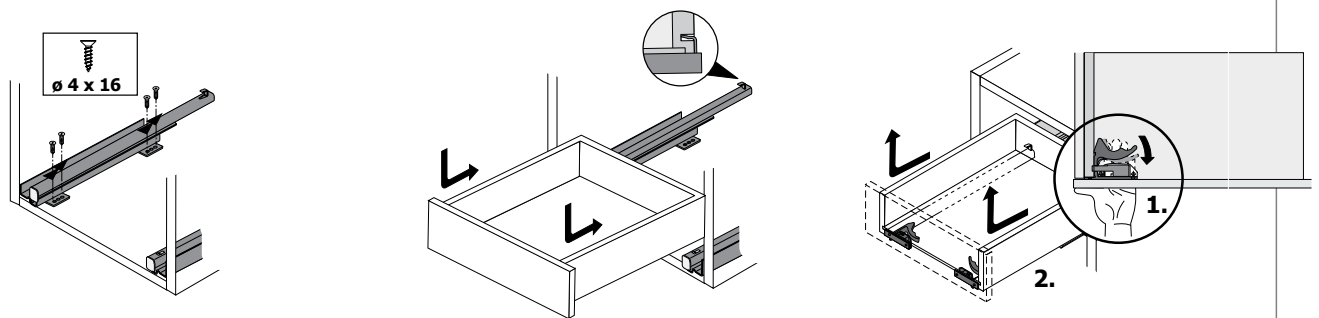

ASSEMBLY INFORMATION

Quadro V6 full extension runner, slide on installation

Quadro V6 full extension runner for bottom panel installation, slide on installation

Catch for wooden drawers with grooved bottom panel (Quadro 25 partial extension runner / Quadro V6 full extension runner)

Quadro V6: Under-Mount Full Extension Slides

ASSEMBLY INFORMATION

Catch for pull-out shelves / wooden drawers with flush bottom panel (Quadro 25 partial extension runner / Quadro V6 full extension runner)