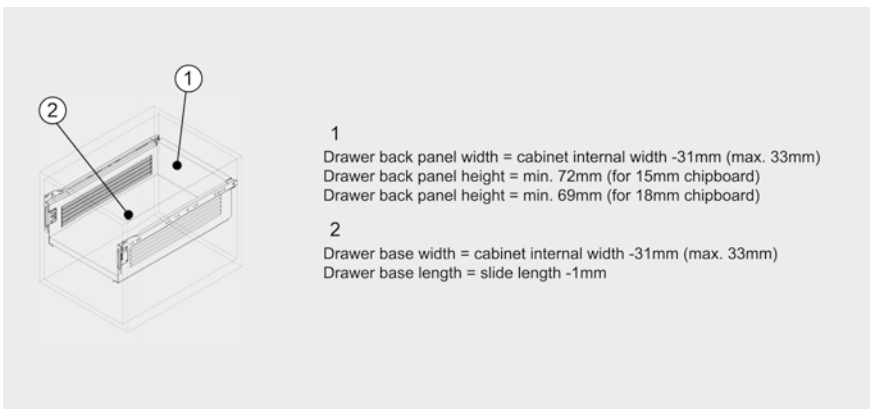

- Used to add soft closing function to Sam Box drawers.
- Same product can be used on left and right sides.
- It is advised to use two products per drawer.

Technical Specifications

NB: All dimensions on these pages are in mm.

Cabinet dimensions

Sizing formulas

Drilling pattern

Back panel application

Recommended assembly screws

Chipboard screw 3.5 x 16mm		
Part Number		Pack Qty
	109503	1000

Euro screw 6.3 x 13mm		
Part Number		Pack Qty
	109563	1000