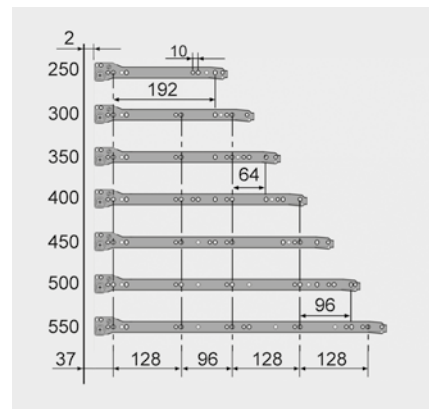

Drawer set - Grey

Width	Part Number	Pack Qty
250mm	110249	10
300mm	110253	10
350mm	110257	10
400mm	110261	10
450mm	110266	10
500mm	110270	10
550mm	140388	10

Drawer set - Cream

Width	Part Number	Pack Qty
250mm	110247	10
300mm	110251	10
350mm	110255	10
400mm	110258	10
450mm	110264	10
500mm	110269	10
550mm	110271	10

Drawer set - White

Width	Part Number	Pack Qty
250mm	135718	10
300mm	140384	10
350mm	135719	10
400mm	135720	10
450mm	140385	10
500mm	140386	10
550mm	140387	10

Soft close mechanism

Part Number	Pack Qty
250076	20

- Used to add soft closing function to Sam Box drawers.
- Same product can be used on left and right sides.
- It is advised to use two products per drawer.

Technical Specifications

NB: All dimensions on these pages are in mm.

Cabinet dimensions

Sizing formulas

Drilling pattern

Back panel application

Recommended assembly screws

Chipboard screw 3.5 x 16mm		
Part Number		Pack Qty
	109503	1000

Euro screw 6.3 x 13mm		
Part Number		Pack Qty
	109563	1000