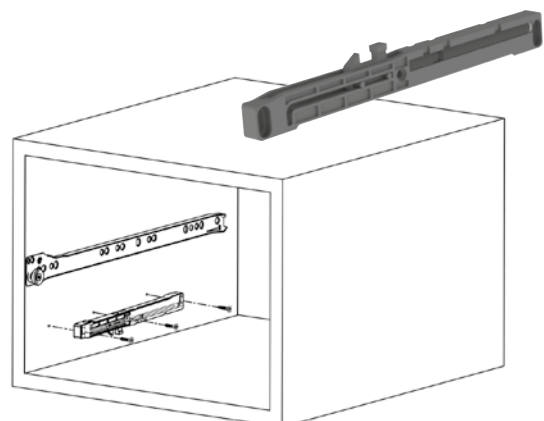

Drawer set - Grey

Width	Part Number	Pack Qty
250mm	110249	10
300mm	110253	10
350mm	110257	10
400mm	110261	10
450mm	110266	10
500mm	110270	10
550mm	140388	10

Drawer set - Cream

Width	Part Number	Pack Qty
250mm	110247	10
300mm	110251	10
350mm	110255	10
400mm	110258	10
450mm	110264	10
500mm	110269	10
550mm	110271	10

Drawer set - White

Width	Part Number	Pack Qty
250mm	135718	10
300mm	140384	10
350mm	135719	10
400mm	135720	10
450mm	140385	10
500mm	140386	10
550mm	140387	10

Soft close mechanism

Part Number	Pack Qty
250076	20

- Used to add soft closing function to Sam Box drawers.
- Same product can be used on left and right sides.
- It is advised to use two products per drawer.

Technical Specifications

NB: All dimensions on these pages are in mm.