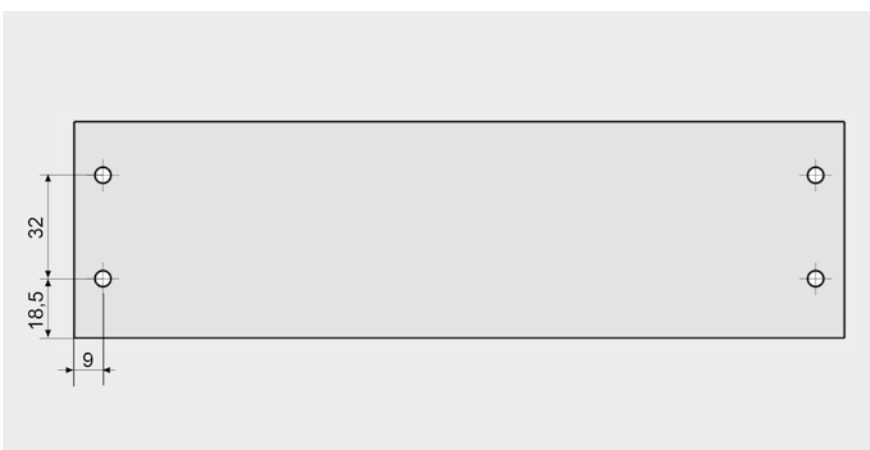

Cabinet dimensions

Sizing formulas

Drilling pattern

Back panel application

Recommended assembly screws

Chipboard screw 3.5 x 16mm		
Part Number		Pack Qty
	109503	1000

Euro screw 6.3 x 13mm		
Part Number		Pack Qty
	109563	1000