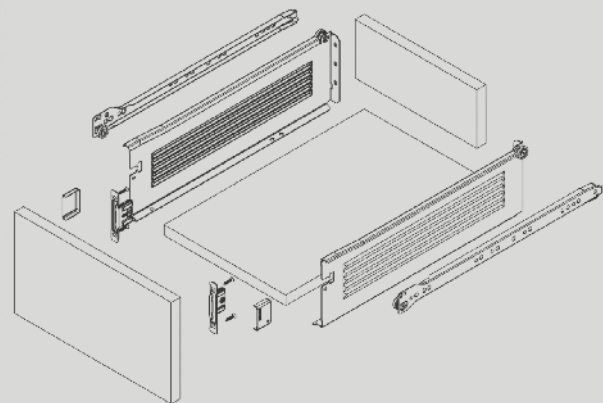

t 028 92 673 000
f 028 92 672 999
e ireland@ney.co.uk

NEY Scotland
Block 2 Units 1-2-3
Bandeath Ind Est
Throsk, Stirling
FK7 7NP

t 01786 814 814
f 01786 814 812
e scotland@ney.co.uk

Assembly

- Robust steel structure 1.4mm thickness
- Electrostatically painted (Metallic grey, cream & white)
- Gravity self closing feature (from 70mm)
- Safety pull-out system
- 1.4mm thick steel
- Horizontal & vertical adjustment
- 25Kg dynamic loading capacity
- Now with soft closing

Drawer set - Grey

Width	Part Number	Pack Qty
250mm	110249	10
300mm	110253	10
350mm	110257	10
400mm	110261	10
450mm	110266	10
500mm	110270	10
550mm	140388	10

Drawer set - Cream

Width	Part Number	Pack Qty
250mm	110247	10
300mm	110251	10
350mm	110255	10
400mm	110258	10
450mm	110264	10
500mm	110269	10
550mm	110271	10

Drawer set - White

Width	Part Number	Pack Qty
250mm	135718	10
300mm	140384	10
350mm	135719	10
400mm	135720	10
450mm	140385	10
500mm	140386	10
550mm	140387	10

Soft close mechanism

Part Number	Pack Qty
250076	20

- Used to add soft closing function to Sam Box drawers.
- Same product can be used on left and right sides.
- It is advised to use two products per drawer.

Technical Specifications

NB: All dimensions on these pages are in mm.