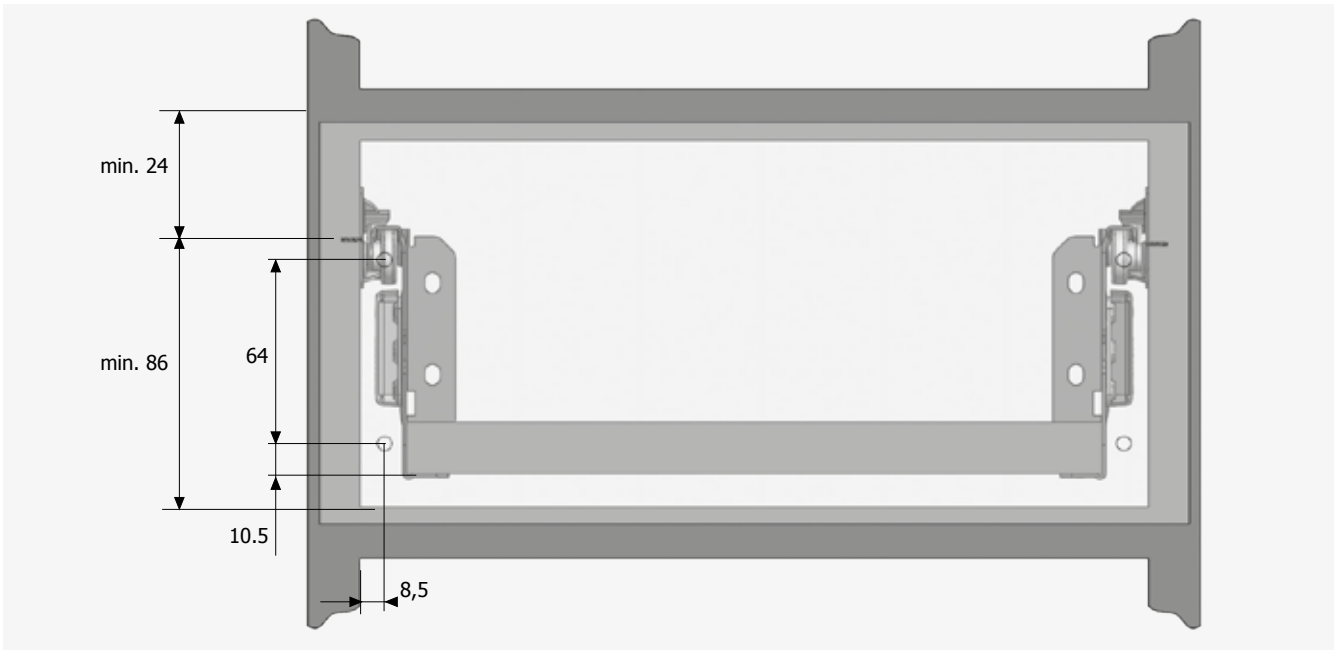

Technical Specifications

NB: All dimensions on these pages are in mm.

Cabinet dimensions