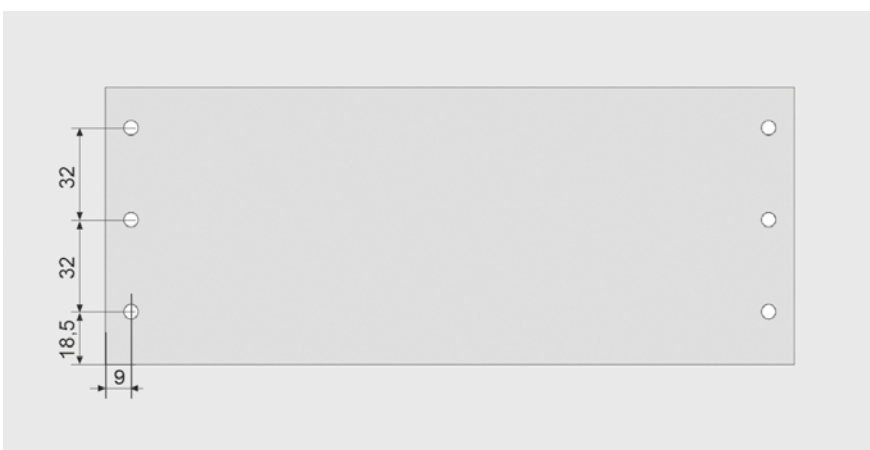

Technical Specifications

NB: All dimensions on these pages are in mm.

Cabinet dimensions

Sizing formulas

Drilling pattern

Back panel application

Recommended assembly screws

Chipboard screw 3.5 x 16mm