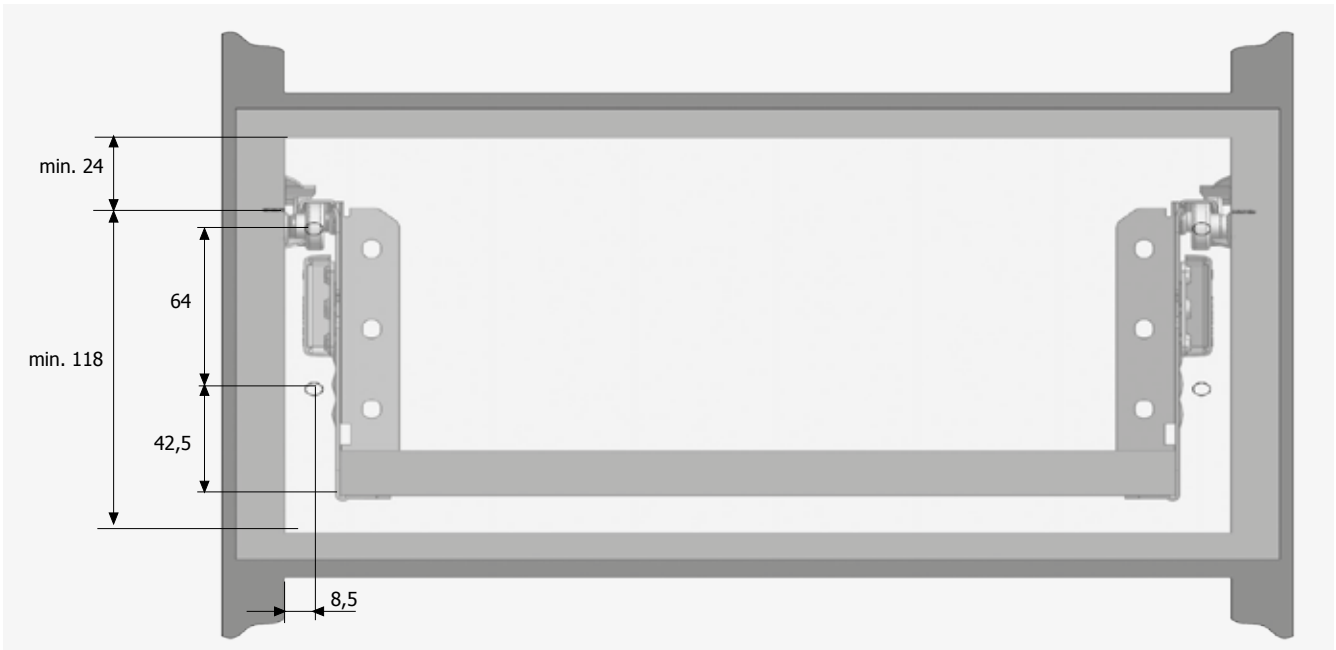

Drawer set - Grey

Width	Part Number	Pack Qty
300mm	110275	5
350mm	110279	5
400mm	110284	5
450mm	110290	5
500mm	140393	5
550mm	140395	5

Drawer set - Cream

Width	Part Number	Pack Qty
300mm	110273	5
350mm	110277	5
400mm	110281	5
450mm	110288	5
500mm	110292	5
550mm	110293	5

Drawer set - White

Width	Part Number	Pack Qty
300mm	140389	5
350mm	140390	5
400mm	140391	5
450mm	110286	5
500mm	140392	5
550mm	140394	5

Soft close mechanism

Part Number	Pack Qty
250076	20

- Used to add soft closing function to Sam Box drawers.
- Same product can be used on left and right sides.
- It is advised to use two products per drawer.

Technical Specifications

NB: All dimensions on these pages are in mm.

Cabinet dimensions

Sizing formulas

Drilling pattern

Back panel application

Recommended assembly screws

Chipboard screw 3.5 x 16mm