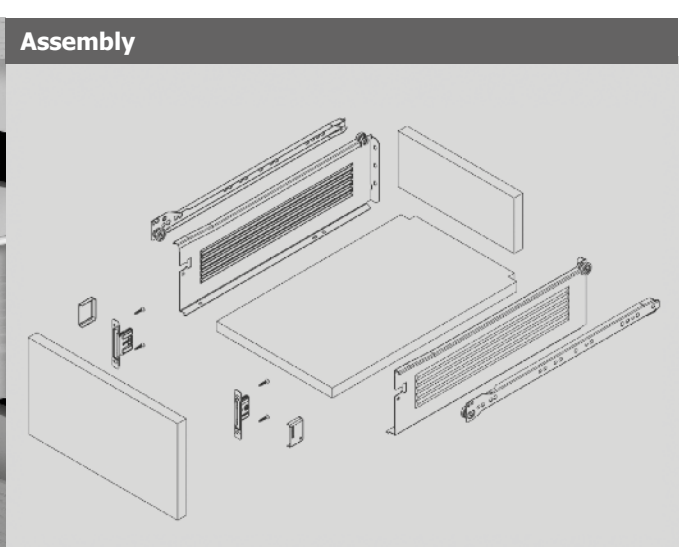

t 028 92 673 000
f 028 92 672 999
e ireland@ney.co.uk

NEY Scotland
Block 2 Units 1-2-3
Bandeath Ind Est
Throsk, Stirling
FK7 7NP

t 01786 814 814
f 01786 814 812
e scotland@ney.co.uk

- Robust steel structure 1.4mm thickness
- Electrostatically painted (Metallic grey, cream & white)
- Gravity self closing feature (from 70mm)
- Safety pull-out system
- 1.4mm thick steel
- Horizontal & vertical adjustment
- 25Kg dynamic loading capacity
- Now with soft closing

Drawer set - Grey

Width	Part Number	Pack Qty
300mm	110275	5
350mm	110279	5
400mm	110284	5
450mm	110290	5
500mm	140393	5
550mm	140395	5

Drawer set - Cream

Width	Part Number	Pack Qty
300mm	110273	5
350mm	110277	5
400mm	110281	5
450mm	110288	5
500mm	110292	5
550mm	110293	5

Drawer set - White

Width	Part Number	Pack Qty
300mm	140389	5
350mm	140390	5
400mm	140391	5
450mm	110286	5
500mm	140392	5
550mm	140394	5

Soft close mechanism

Part Number	Pack Qty
250076	20

- Used to add soft closing function to Sam Box drawers.
- Same product can be used on left and right sides.
- It is advised to use two products per drawer.