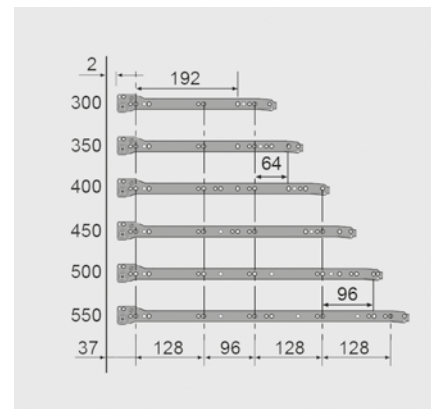

Drawer set - Grey

Width	Part Number	Pack Qty
300mm	110275	5
350mm	110279	5
400mm	110284	5
450mm	110290	5
500mm	140393	5
550mm	140395	5

Drawer set - Cream

Width	Part Number	Pack Qty
300mm	110273	5
350mm	110277	5
400mm	110281	5
450mm	110288	5
500mm	110292	5
550mm	110293	5

Drawer set - White

Width	Part Number	Pack Qty
300mm	140389	5
350mm	140390	5
400mm	140391	5
450mm	110286	5
500mm	140392	5
550mm	140394	5

Soft close mechanism

Part Number	Pack Qty
250076	20

- Used to add soft closing function to Sam Box drawers.
- Same product can be used on left and right sides.
- It is advised to use two products per drawer.

Technical Specifications

NB: All dimensions on these pages are in mm.

Cabinet dimensions

Sizing formulas

Drilling pattern

Back panel application

Recommended assembly screws

Chipboard screw 3.5 x 16mm