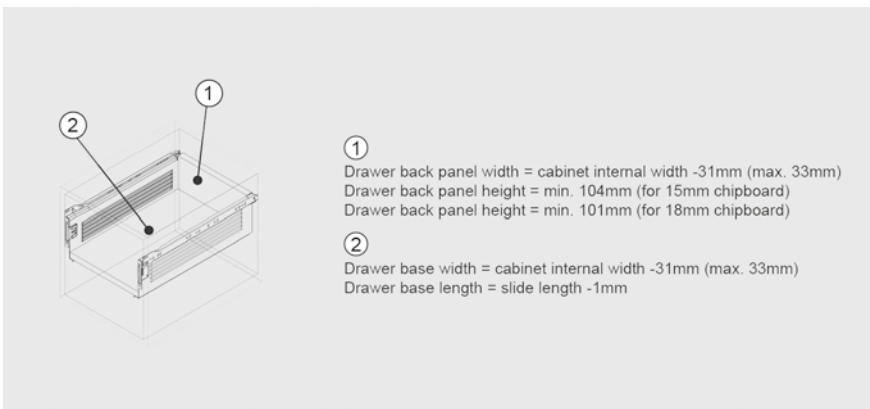

Drawer set - Grey

Width	Part Number	Pack Qty
300mm	110275	5
350mm	110279	5
400mm	110284	5
450mm	110290	5
500mm	140393	5
550mm	140395	5

Drawer set - Cream

Width	Part Number	Pack Qty
300mm	110273	5
350mm	110277	5
400mm	110281	5
450mm	110288	5
500mm	110292	5
550mm	110293	5

Drawer set - White

Width	Part Number	Pack Qty
300mm	140389	5
350mm	140390	5
400mm	140391	5
450mm	110286	5
500mm	140392	5
550mm	140394	5

Soft close mechanism

Part Number	Pack Qty
250076	20

- Used to add soft closing function to Sam Box drawers.
- Same product can be used on left and right sides.
- It is advised to use two products per drawer.

Technical Specifications

NB: All dimensions on these pages are in mm.

Cabinet dimensions

Sizing formulas

Drilling pattern

Back panel application

Recommended assembly screws

Chipboard screw 3.5 x 16mm