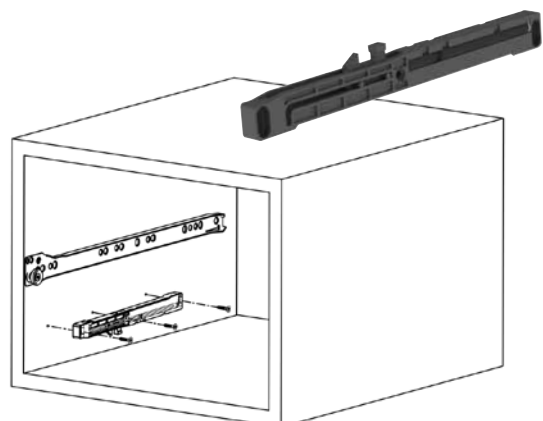

Drawer set - Grey

Width	Part Number	Pack Qty
300mm	110275	5
350mm	110279	5
400mm	110284	5
450mm	110290	5
500mm	140393	5
550mm	140395	5

Drawer set - Cream

Width	Part Number	Pack Qty
300mm	110273	5
350mm	110277	5
400mm	110281	5
450mm	110288	5
500mm	110292	5
550mm	110293	5

Drawer set - White

Width	Part Number	Pack Qty
300mm	140389	5
350mm	140390	5
400mm	140391	5
450mm	110286	5
500mm	140392	5
550mm	140394	5

Soft close mechanism

Part Number	Pack Qty
250076	20

- Used to add soft closing function to Sam Box drawers.
- Same product can be used on left and right sides.
- It is advised to use two products per drawer.

Technical Specifications

NB: All dimensions on these pages are in mm.

Cabinet dimensions

Sizing formulas

Drilling pattern

Back panel application

Recommended assembly screws

Chipboard screw 3.5 x 16mm