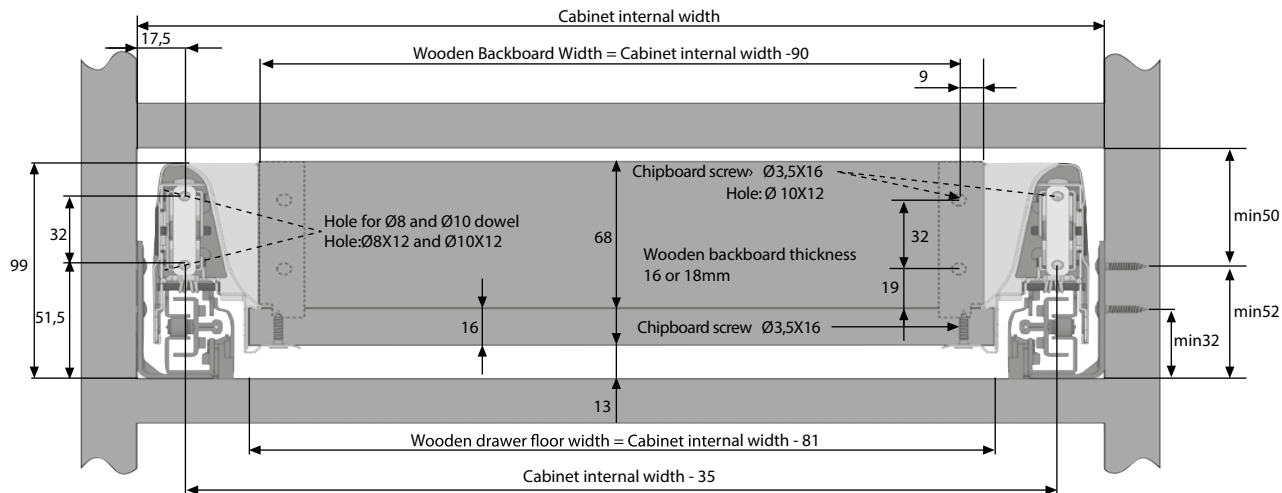

### Drawer assembly

- Basic package
- Optional parts

- New soft close system
- High quality steel side walls
- Full extension
- $\pm 1.5\text{mm}$  horizontal &  $\pm 2\text{mm}$  vertical adjustment
- Metal front clips
- Industry standard drilling patterns
- 68mm casing height
- 40kg & 65kg dynamic load capacity
- Drawer widths up to 1200mm
- Smart fit: Easy tool-less drawer fit and removal
- Available in grey and white
- Matching In-Box internal drawers available

#### **A** Drawer set - White

Size	Part Number	Pack Qty
270mm	<b>142147</b>	4
300mm	<b>142148</b>	4
350mm	<b>142149</b>	4
400mm	<b>142150</b>	4
450mm 40kg	<b>142151</b>	4
450mm 65kg	<b>272929</b>	4
500mm 40kg	<b>142152</b>	4
500mm 65kg	<b>272931</b>	4
550mm	<b>142153</b>	4
600mm	<b>142154</b>	4

# Technical Specifications

NB: All dimensions on these pages are in mm.

## Cabinet dimensions