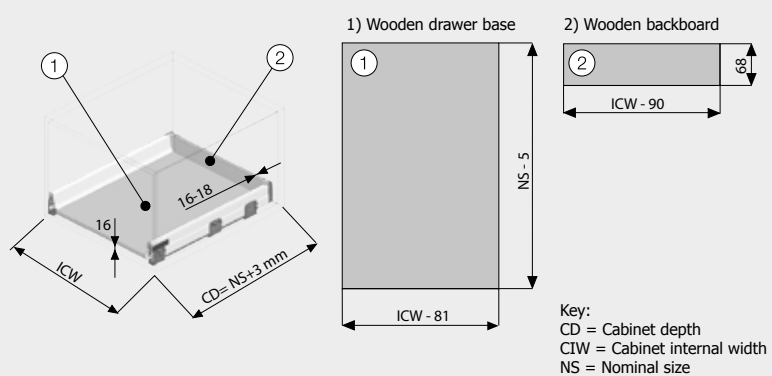

Wooden backboard application