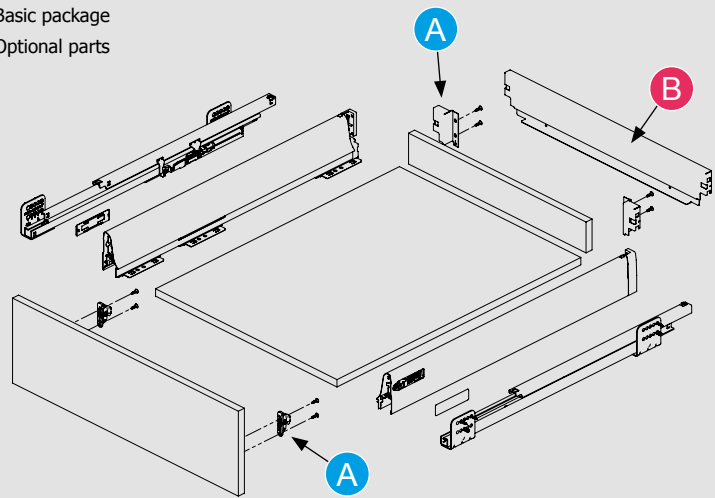

### Drawer assembly

- Basic package
- Optional parts

- New soft close system
- High quality steel side walls
- Full extension
- $\pm 1.5\text{mm}$  horizontal &  $\pm 2\text{mm}$  vertical adjustment
- Metal front clips
- Industry standard drilling patterns
- 68mm casing height
- 40kg & 65kg dynamic load capacity
- Drawer widths up to 1200mm
- Smart fit: Easy tool-less drawer fit and removal
- Available in grey and white
- Matching In-Box internal drawers available