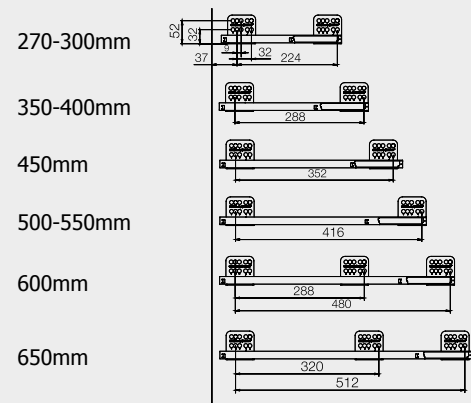

D Gallery rail set - **White**

Size	Part Number	Pack Qty
270mm	142125	20
300mm	142127	20
350mm	142129	20
400mm	142373	20
450mm	142381	20
500mm	142131	20
550mm	142133	20
600mm	142135	20

E Side wall extn - **Grey**

Size	Part Number	Pack Qty
350mm	260808	20
400mm	260810	20
450mm	260812	20
500mm	260814	20

E Side wall extn - **White**

Size	Part Number	Pack Qty
350mm	260807	20
400mm	260809	20
450mm	260811	20
500mm	260813	20

Technical Specifications

NB: All dimensions on these pages are in mm.

Cabinet dimensions

Wooden backboard application

Drilling pattern

B Metal backboard application (Opt)

Recommended assembly screws

Chipboard screw 3.5 x 16mm

Part Number	Pack Qty
109503	1000

Euro screw 6.3 x 13mm

Part Number	Pack Qty
109563	1000

B Metal backboard (Opt) - Grey

Size	Part Number	Pack Qty
300mm	110418	
450mm	110488	
500mm	110520	
600mm	110566	
800mm	110590	
900mm	110598	