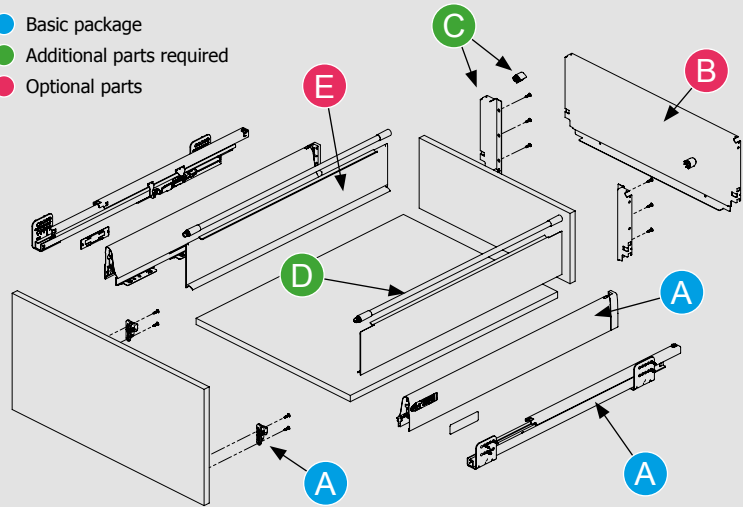

t 028 92 673 000
f 028 92 672 999
e ireland@ney.co.uk

NEY Scotland
Block 2 Units 1-2-3
Bandeath Ind Est
Throsk, Stirling
FK7 7NP

t 01786 814 814
f 01786 814 812
e scotland@ney.co.uk

Drawer assembly

- Basic package
- Additional parts required
- Optional parts

- New soft close system
- High quality steel side walls
- Full extension
- ±1.5mm horizontal & ±2mm vertical adjustment
- Metal front clips
- Industry standard drilling patterns
- 180mm casing height
- 40kg & 65kg dynamic load capacity
- Drawer widths up to 1200mm
- Smart fit: Easy tool-less drawer fit and removal
- Available in grey and white
- Matching In-Box internal drawers available