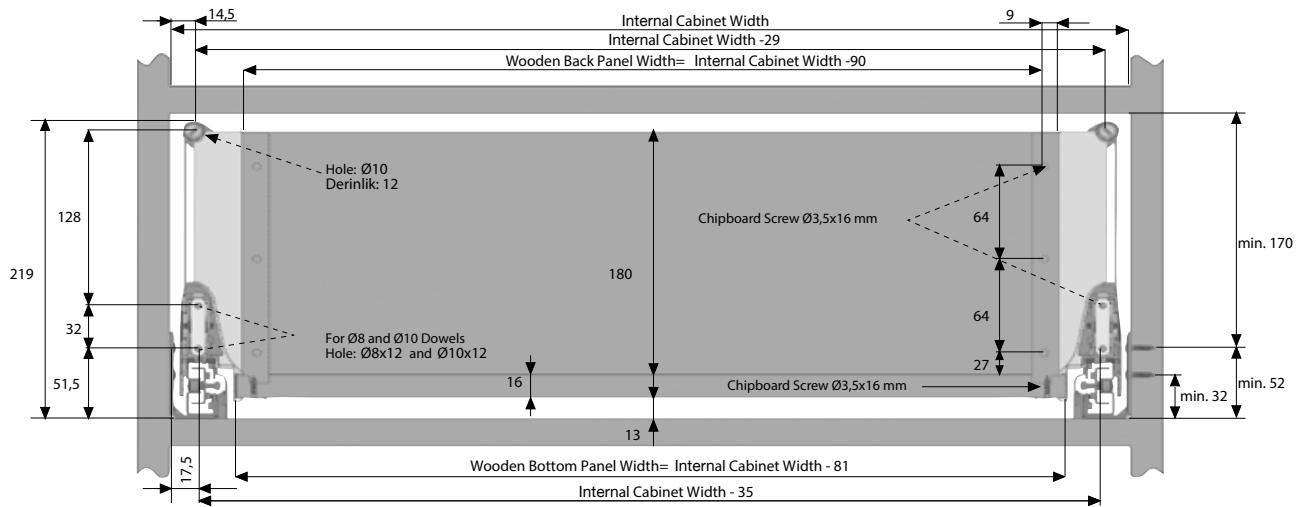

- New soft close system
- High quality steel side walls
- Full extension
- ±1.5mm horizontal & ±2mm vertical adjustment
- Metal front clips
- Industry standard drilling patterns
- 180mm casing height
- 40kg & 65kg dynamic load capacity
- Drawer widths up to 1200mm
- Smart fit: Easy tool-less drawer fit and removal
- Available in grey and white
- Matching In-Box internal drawers available

D Gallery rail set - **White**

Size	Part Number	Pack Qty
270mm	142125	20
300mm	142127	20
350mm	142129	20
400mm	142373	20
450mm	142381	20
500mm	142131	20
550mm	142133	20
600mm	142135	20

E Side wall extn - **Grey**

Size	Part Number	Pack Qty
350mm	260808	20
400mm	260810	20
450mm	260812	20
500mm	260814	20

E Side wall extn - **White**

Size	Part Number	Pack Qty
350mm	260807	20
400mm	260809	20
450mm	260811	20
500mm	260813	20

Technical Specifications

NB: All dimensions on these pages are in mm.

Cabinet dimensions

Wooden backboard application

Drilling pattern

B Metal backboard application (Opt)

Recommended assembly screws

Chipboard screw 3.5 x 16mm