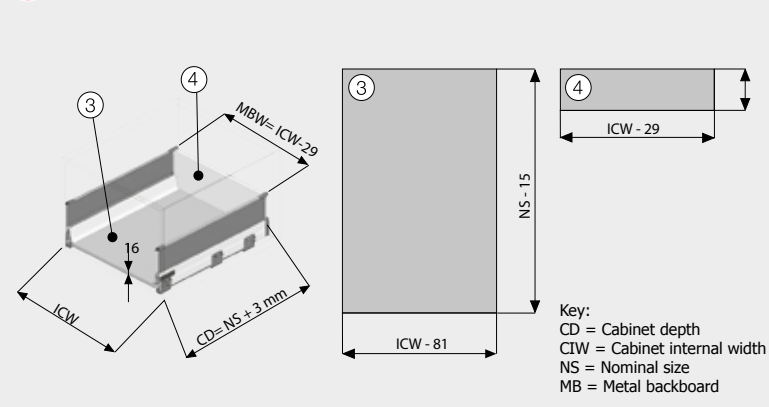

- New soft close system
- High quality steel side walls
- Full extension
- ±1.5mm horizontal & ±2mm vertical adjustment
- Metal front clips
- Industry standard drilling patterns
- 180mm casing height
- 40kg & 65kg dynamic load capacity
- Drawer widths up to 1200mm
- Smart fit: Easy tool-less drawer fit and removal
- Available in grey and white
- Matching In-Box internal drawers available

Size	Part Number	Pack Qty
350mm	260808	20
400mm	260810	20
450mm	260812	20
500mm	260814	20

E Side wall extn - **White**

Size	Part Number	Pack Qty
350mm	260807	20
400mm	260809	20
450mm	260811	20
500mm	260813	20

Technical Specifications

NB: All dimensions on these pages are in mm.

Cabinet dimensions

Wooden backboard application

Drilling pattern

B Metal backboard application (Opt)

Recommended assembly screws

Chipboard screw 3.5 x 16mm