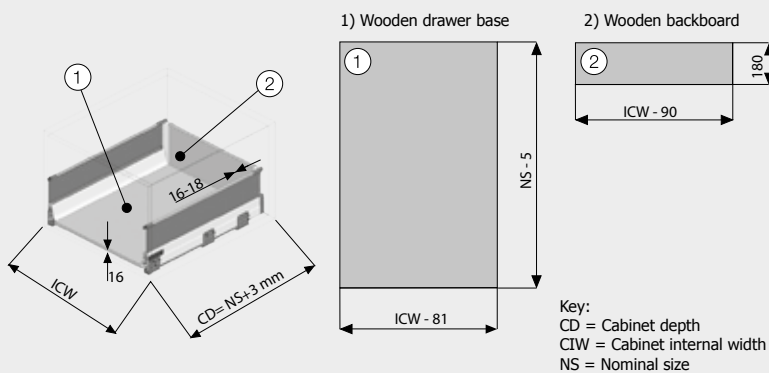

D Gallery rail set - **White**

Size	Part Number	Pack Qty
270mm	142125	20
300mm	142127	20
350mm	142129	20
400mm	142373	20
450mm	142381	20
500mm	142131	20
550mm	142133	20
600mm	142135	20

E Side wall extn - **Grey**

Size	Part Number	Pack Qty
350mm	260808	20
400mm	260810	20
450mm	260812	20
500mm	260814	20

E Side wall extn - **White**

Size	Part Number	Pack Qty
350mm	260807	20
400mm	260809	20
450mm	260811	20
500mm	260813	20

Technical Specifications

NB: All dimensions on these pages are in mm.

Cabinet dimensions

Wooden backboard application

Drilling pattern

B Metal backboard application (Opt)

Recommended assembly screws

Chipboard screw 3.5 x 16mm