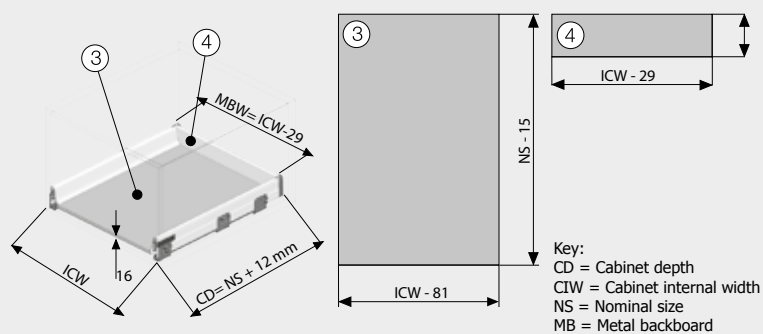

B Metal backboard application (Opt)