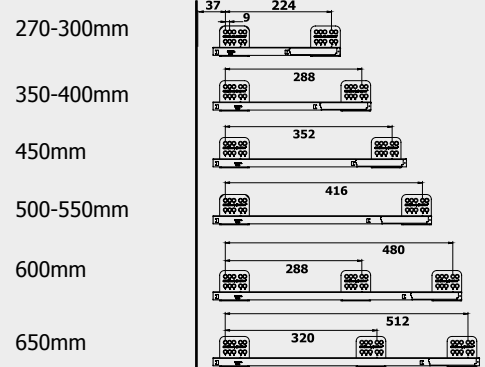

Drilling pattern