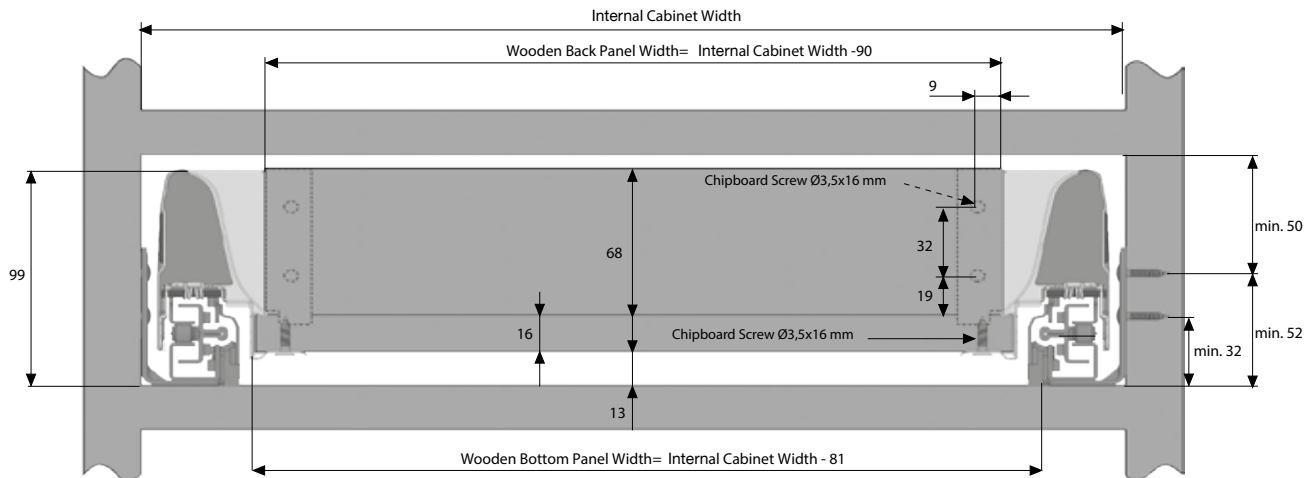

- New soft close system
- High quality steel side walls
- Full extension
- ±1.5mm horizontal & ±2mm vertical adjustment
- Industry standard drilling patterns
- 68mm casing height
- 40kg & 65kg dynamic load capacity
- Drawer widths up to 1200mm
- Smart fit: Easy tool-less drawer fit and removal
- Available in grey and white

C Front panel - Grey

Part Number	Pack Qty
142170	10

C Front panel - White

Part Number	Pack Qty
142169	10

Front panel calculation method: Cut measurement = cabinet internal width -99mm

D Front connection set - Grey

Part Number	Pack Qty
142164	10

D Front connection set - White

Part Number	Pack Qty
142163	10

Technical Specifications

NB: All dimensions on these pages are in mm.

Cabinet dimensions

Wooden backboard application

Size	Part Number	Pack Qty
300mm	110414	25
450mm	110484	25
500mm	110516	25
600mm	110562	10
800mm	110586	10
900mm	110594	10

B Metal backboard (Opt) - White

Size	Part Number	Pack Qty
300mm	110415	25
450mm	110485	25
500mm	110517	25
600mm	110563	10
800mm	110587	10
900mm	110595	10