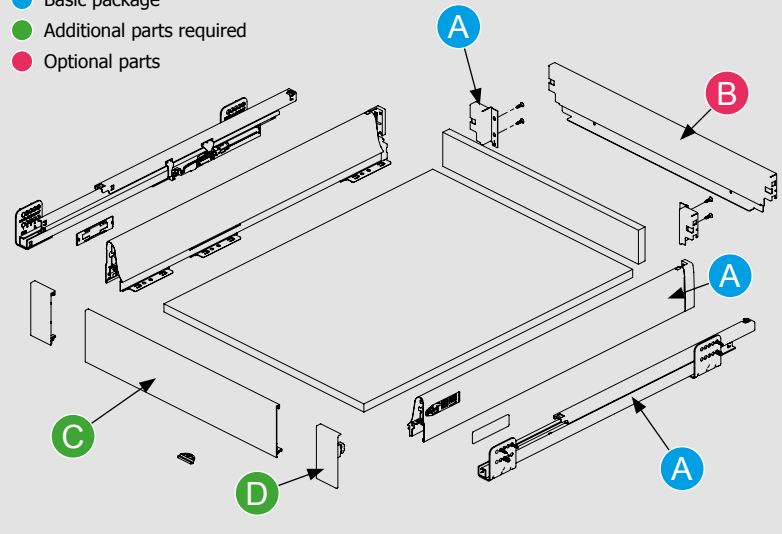

t 028 92 673 000
f 028 92 672 999
e ireland@ney.co.uk

NEY Scotland
Block 2 Units 1-2-3
Bandeath Ind Est
Throsk, Stirling
FK7 7NP

t 01786 814 814
f 01786 814 812
e scotland@ney.co.uk

Drawer assembly

- Basic package
- Additional parts required
- Optional parts

- New soft close system
- High quality steel side walls
- Full extension
- ±1.5mm horizontal & ±2mm vertical adjustment
- Industry standard drilling patterns
- 68mm casing height
- 40kg & 65kg dynamic load capacity
- Drawer widths up to 1200mm
- Smart fit: Easy tool-less drawer fit and removal
- Available in grey and white

C Front panel - Grey

Part Number	Pack Qty
142170	10

C Front panel - White

Part Number	Pack Qty
142169	10

Front panel calculation method: Cut measurement = cabinet internal width -99mm

D Front connection set - Grey