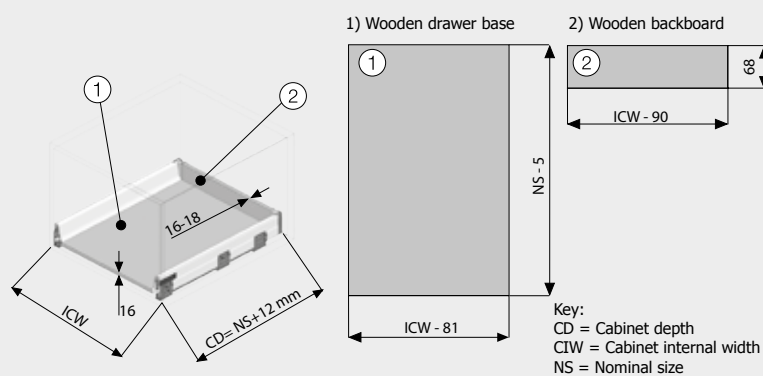

C Front panel - Grey

Part Number	Pack Qty
142170	10

C Front panel - White

Part Number	Pack Qty
142169	10

Front panel calculation method: Cut measurement = cabinet internal width -99mm

D Front connection set - Grey

Part Number	Pack Qty
142164	10

D Front connection set - White

Part Number	Pack Qty
142163	10

Technical Specifications

NB: All dimensions on these pages are in mm.

Cabinet dimensions

Wooden backboard application