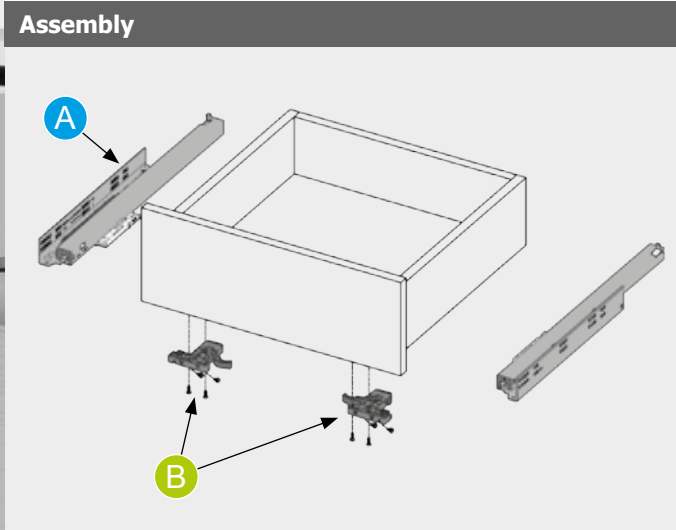

## Data Sheet

Smart Slide Push Open Soft Close  
Drawer Set

**NEY Ltd (Head Office)**  
Stonebridge Trading Estate  
Sibree Road  
Coventry  
CV3 4FD

**NEY Ireland**  
Unit 22 Blaris Ind Estate  
Altona Road  
Lisburn  
BT27 5QB

**t** 01786 814 814  
**f** 01786 814 812  
**e** scotland@ney.co.uk

- Improved stability guarantees long durability
- Full extension only
- Industry standard drilling patterns
- 30kg dynamic load capacity
- Easy to fit and remove with Smart Lock
- Horizontal & vertical tool-less adjustment
- Optional single or double gallery rail