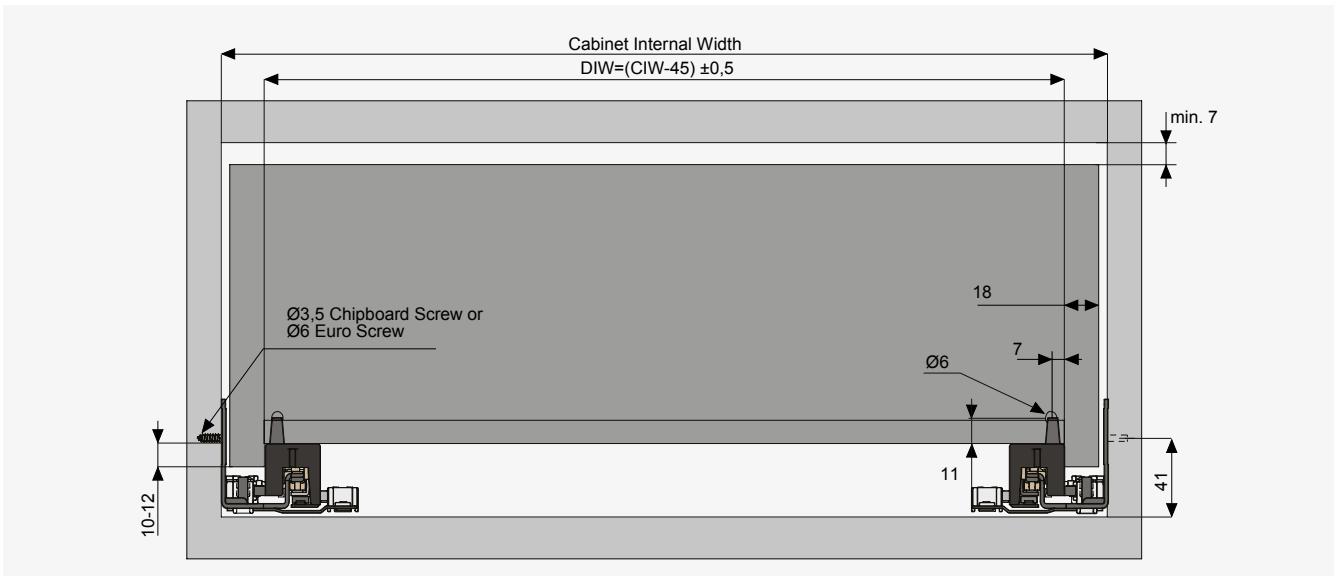

A Drawer set		
Width	Part Number	Pack Qty
350mm	<b>273257</b>	6
400mm	<b>273258</b>	6
450mm	<b>273259</b>	6
500mm	<b>273260</b>	6
550mm	<b>273261</b>	6
600mm	<b>273262</b>	6

B Front catch - Left	
Part Number	Pack Qty
<b>110673</b>	100

# Technical Specifications

NB: All dimensions on these pages are in mm.

## Cabinet dimensions