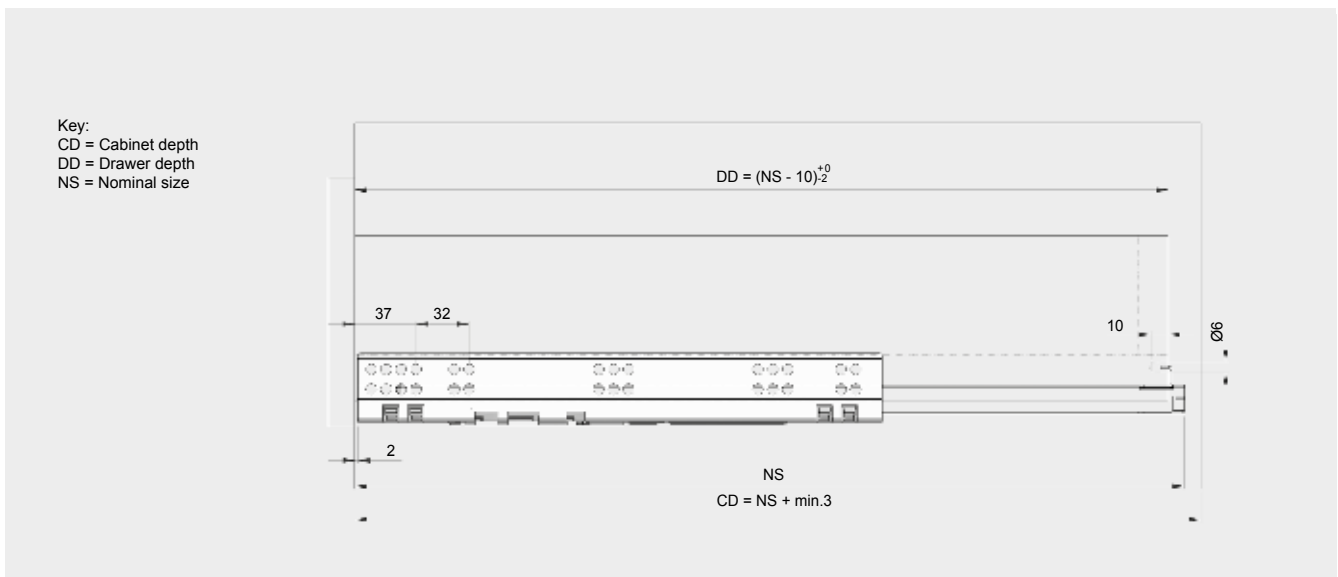

A Drawer set		
Width	Part Number	Pack Qty
250mm	110658	12
300mm	110660	12
350mm	110662	12
400mm	110664	12
450mm	110666	12
500mm	110668	12
550mm	110670	12
600mm	110672	12

B Front catch - Left	
Part Number	Pack Qty
110673	100

B Front catch - Right	
Part Number	Pack Qty
110674	100

Smart Lock®

Easily adjust the drawer front in both the horizontal and vertical directions using the Smart Lock system.

To remove the drawer front, simply pull the latches.

Technical Specifications

NB: All dimensions on these pages are in mm.

Cabinet dimensions

Drilling pattern

Recommended assembly screws

Chipboard screw 3.5 x 16mm

Part Number	Pack Qty
 109503	1000

Euro screw 6.3 x 13mm