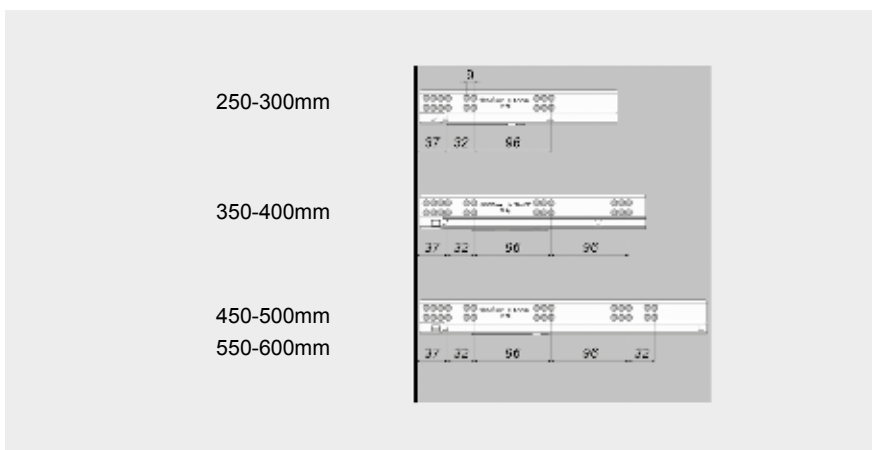

A Drawer set		
Width	Part Number	Pack Qty
250mm	110658	12
300mm	110660	12
350mm	110662	12
400mm	110664	12
450mm	110666	12
500mm	110668	12
550mm	110670	12
600mm	110672	12

B Front catch - Left	
Part Number	Pack Qty
110673	100

B Front catch - Right	
Part Number	Pack Qty
110674	100

Smart Lock®

Easily adjust the drawer front in both the horizontal and vertical directions using the Smart Lock system.

To remove the drawer front, simply pull the latches.

Technical Specifications

NB: All dimensions on these pages are in mm.

Cabinet dimensions

Drilling pattern

Recommended assembly screws

Chipboard screw 3.5 x 16mm

Part Number	Pack Qty
 109503	1000

Euro screw 6.3 x 13mm