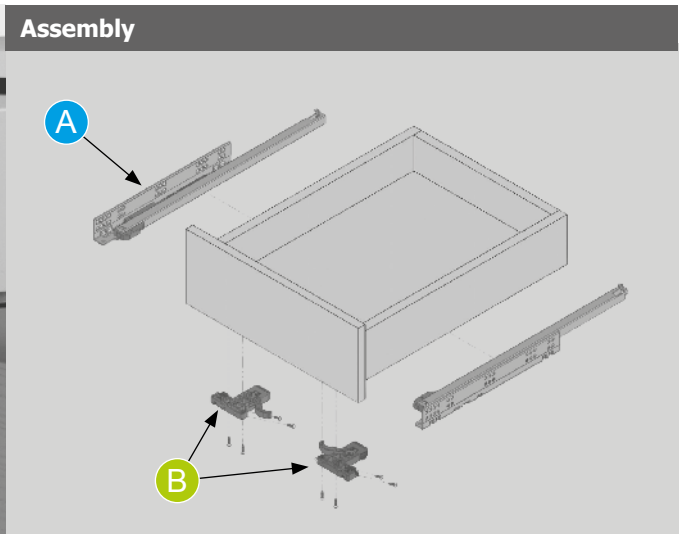

t 028 92 673 000
f 028 92 672 999
e ireland@ney.co.uk

NEY Scotland
Block 2 Units 1-2-3
Bandeath Ind Est
Throsk, Stirling
FK7 7NP

t 01786 814 814
f 01786 814 812
e scotland@ney.co.uk

- Improved stability guarantees long durability
- Single extension
- Industry standard drilling patterns
- 30kg dynamic load capacity
- Easy to install and remove with Smart Lock
- Horizontal & vertical tool-less adjustment
- Optional single or double gallery rail

A Drawer set		
Width	Part Number	Pack Qty
250mm	110658	12
300mm	110660	12
350mm	110662	12
400mm	110664	12
450mm	110666	12
500mm	110668	12
550mm	110670	12
600mm	110672	12

B Front catch - Left	
Part Number	Pack Qty
110673	100

B Front catch - Right	
Part Number	Pack Qty
110674	100

Smart Lock®

Easily adjust the drawer front in both the horizontal and vertical directions using the Smart Lock system.

To remove the drawer front, simply pull the latches.