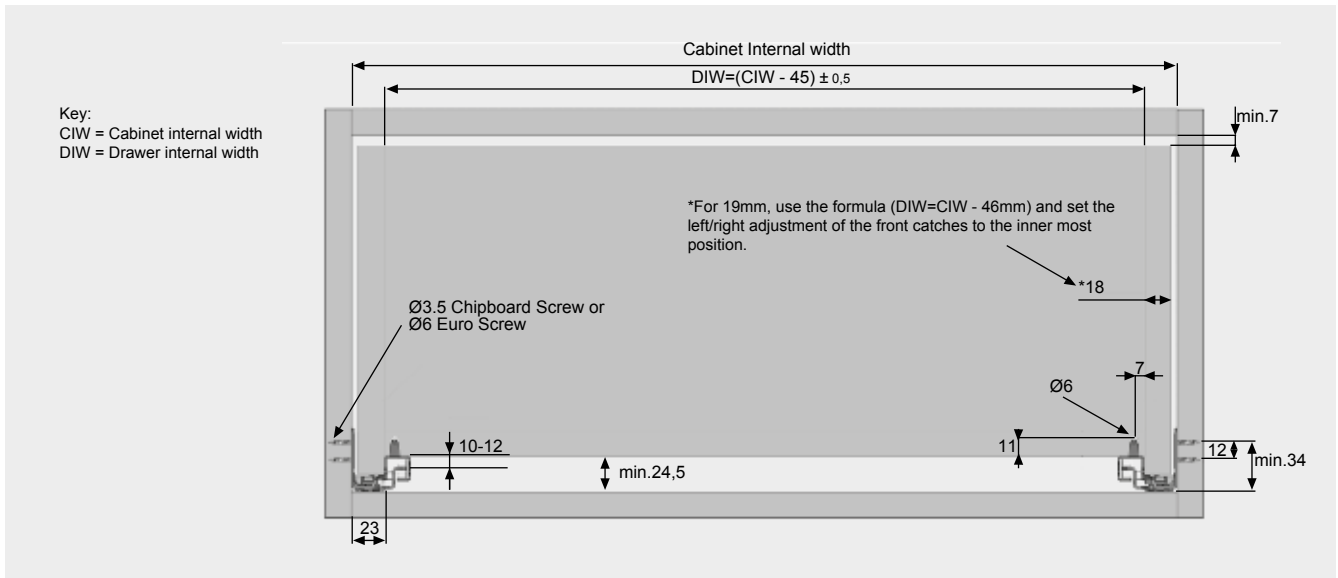

A Drawer set		
Width	Part Number	Pack Qty
250mm	110658	12
300mm	110660	12
350mm	110662	12
400mm	110664	12
450mm	110666	12
500mm	110668	12
550mm	110670	12
600mm	110672	12

B Front catch - Left	
Part Number	Pack Qty
110673	100

B Front catch - Right	
Part Number	Pack Qty
110674	100

Smart Lock®

Easily adjust the drawer front in both the horizontal and vertical directions using the Smart Lock system.

To remove the drawer front, simply pull the latches.

Technical Specifications

NB: All dimensions on these pages are in mm.

Cabinet dimensions

Drilling pattern

Recommended assembly screws

Chipboard screw 3.5 x 16mm

Part Number	Pack Qty
 109503	1000

Euro screw 6.3 x 13mm