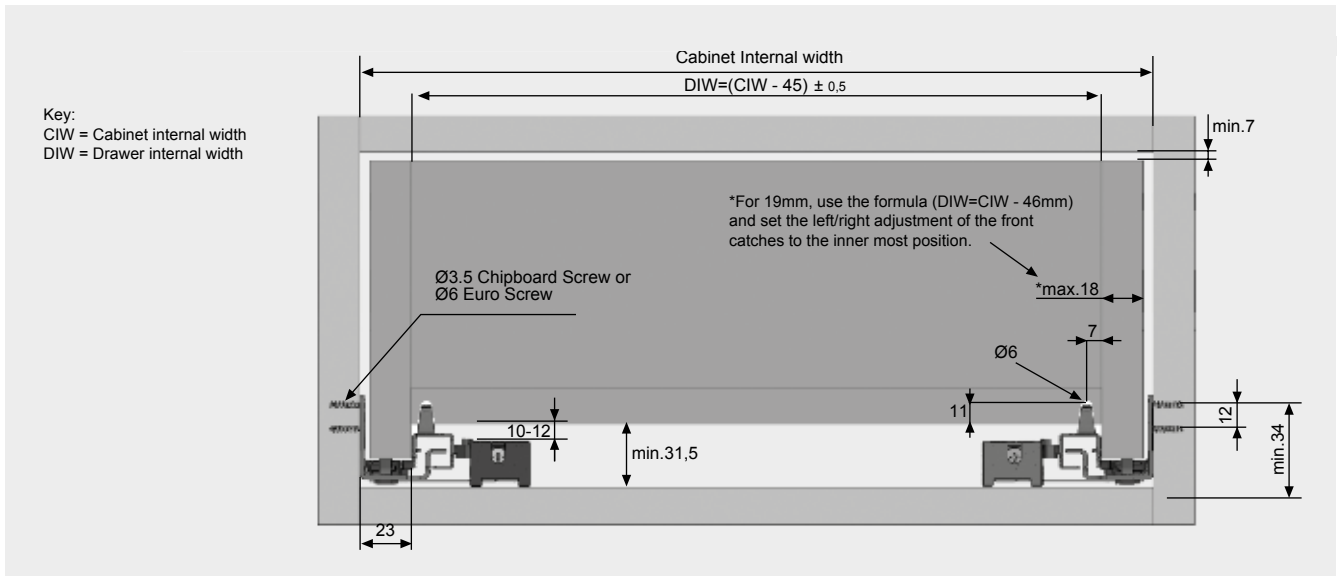

Drawer set		
Width	Part Number	Pack Qty
250mm	110383	12
300mm	110385	12
350mm	110387	12
400mm	110389	12
450mm	110391	12
500mm	110393	12
550mm	110395	12
600mm	110397	12

A Front catch - Left

Part Number	Pack Qty
110673	100

B Front catch - Right

Part Number	Pack Qty
110674	100

Technical Specifications

NB: All dimensions on these pages are in mm.

Cabinet dimensions

Drilling pattern

Recommended assembly screws

Chipboard screw 3.5 x 16mm