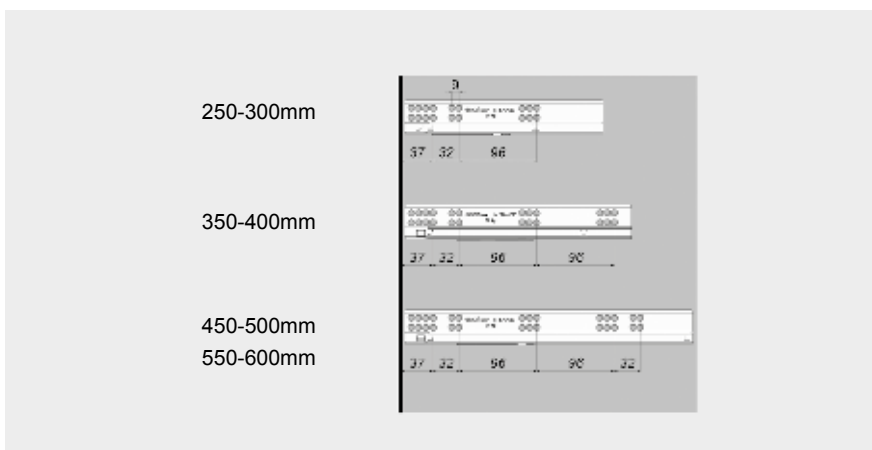

Drawer set		
Width	Part Number	Pack Qty
250mm	110383	12
300mm	110385	12
350mm	110387	12
400mm	110389	12
450mm	110391	12
500mm	110393	12
550mm	110395	12
600mm	110397	12

A Front catch - Left

Part Number	Pack Qty
110673	100

B Front catch - Right

Part Number	Pack Qty
110674	100

Technical Specifications

NB: All dimensions on these pages are in mm.

Cabinet dimensions

Drilling pattern

Recommended assembly screws

Chipboard screw 3.5 x 16mm