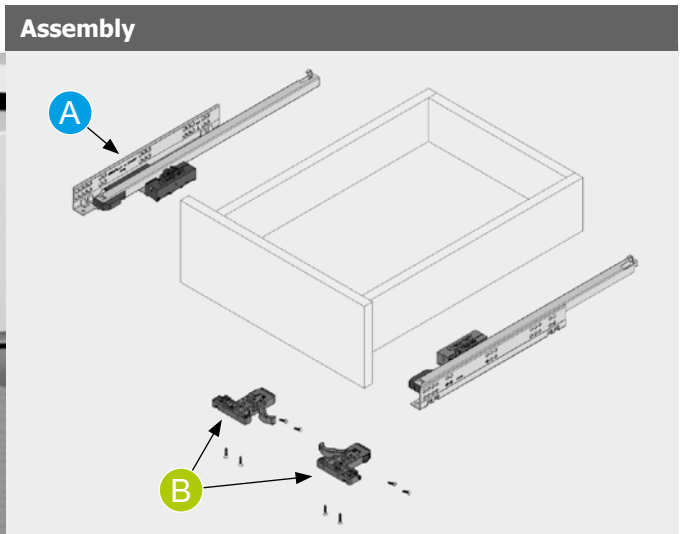

- Improved stability guarantees long durability
- Handle-less push open mechanism
- Full extension slides
- Industry standard drilling patterns
- 30kg dynamic load capacity
- Easy to fit and remove with Smart Lock
- Horizontal & vertical tool-less adjustment
- Additional 3mm back & forth adjustment on the push open mechanism
- Optional single or double gallery rail

Drawer set		
Width	Part Number	Pack Qty
250mm	110383	12
300mm	110385	12
350mm	110387	12
400mm	110389	12
450mm	110391	12
500mm	110393	12
550mm	110395	12
600mm	110397	12

A Front catch - Left

Part Number	Pack Qty
110673	100

B Front catch - Right

Part Number	Pack Qty
110674	100

Technical Specifications

NB: All dimensions on these pages are in mm.

Cabinet dimensions

Drilling pattern

Recommended assembly screws

Chipboard screw 3.5 x 16mm