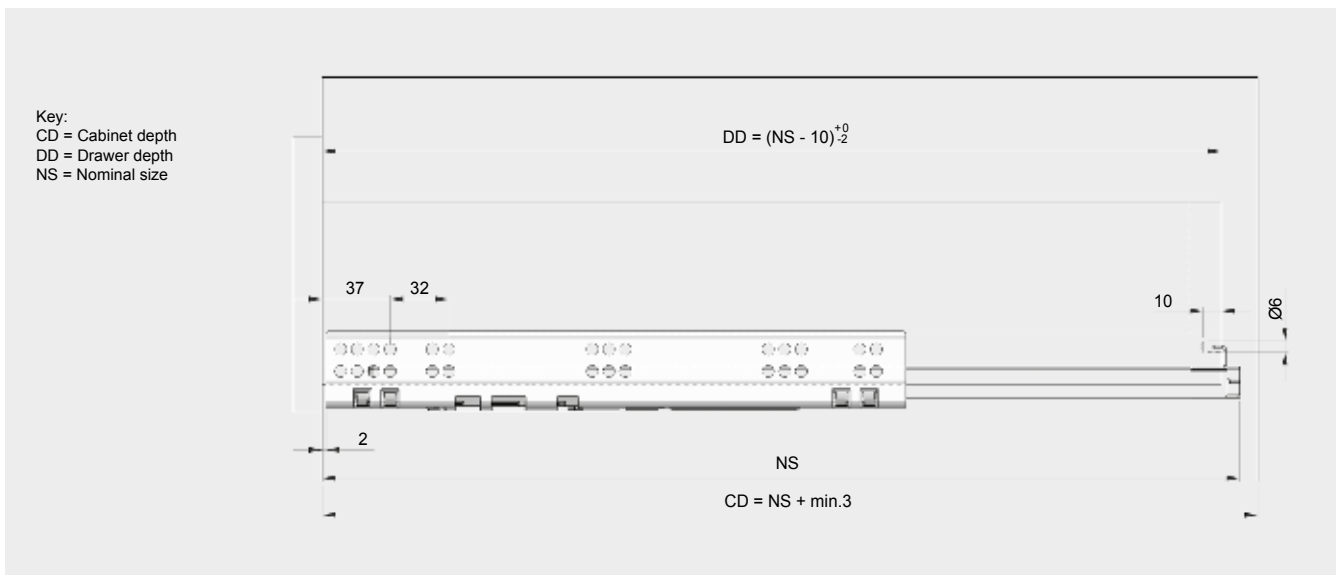

- Improved stability guarantees long durability
- Handle-less push open mechanism
- Full extension slides
- Industry standard drilling patterns
- 30kg dynamic load capacity
- Easy to fit and remove with Smart Lock
- Horizontal & vertical tool-less adjustment
- Additional 3mm back & forth adjustment on the push open mechanism
- Optional single or double gallery rail

Drawer set		
Width	Part Number	Pack Qty
250mm	110383	12
300mm	110385	12
350mm	110387	12
400mm	110389	12
450mm	110391	12
500mm	110393	12
550mm	110395	12
600mm	110397	12

A Front catch - Left

Part Number	Pack Qty
110673	100

B Front catch - Right

Part Number	Pack Qty
110674	100

Technical Specifications

NB: All dimensions on these pages are in mm.

Cabinet dimensions

Drilling pattern

Recommended assembly screws

Chipboard screw 3.5 x 16mm