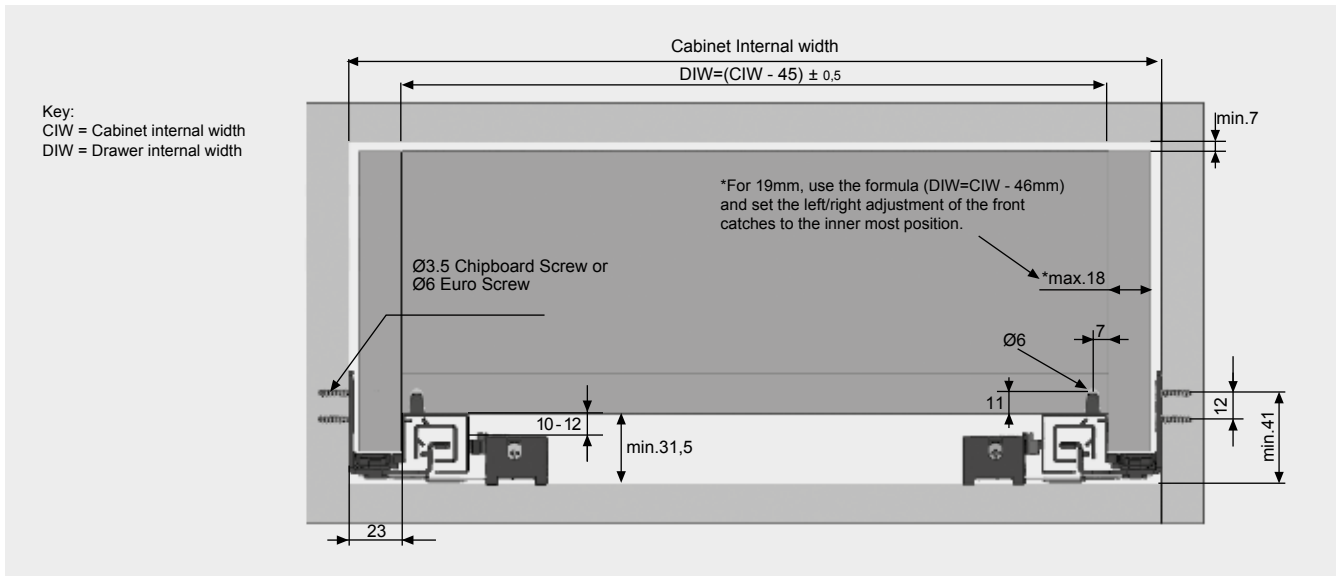

- Improved stability guarantees long durability
- Handle-less push open mechanism
- Full extension slides
- Industry standard drilling patterns
- 30kg dynamic load capacity
- Easy to fit and remove with Smart Lock
- Horizontal & vertical tool-less adjustment
- Additional 3mm back & forth adjustment on the push open mechanism
- Optional single or double gallery rail

Drawer set		
Width	Part Number	Pack Qty
250mm	110382	6
300mm	110384	6
350mm	110386	6
400mm	110388	6
450mm	110390	6
500mm	110392	6
550mm	110394	6
600mm	110396	6

A Front catch - Left	
Part Number	Pack Qty
110673	100

B Front catch - Right	
Part Number	Pack Qty
110674	100

Technical Specifications

NB: All dimensions on these pages are in mm.

Cabinet dimensions

Drilling pattern

250-300mm

350-400mm

450-500mm