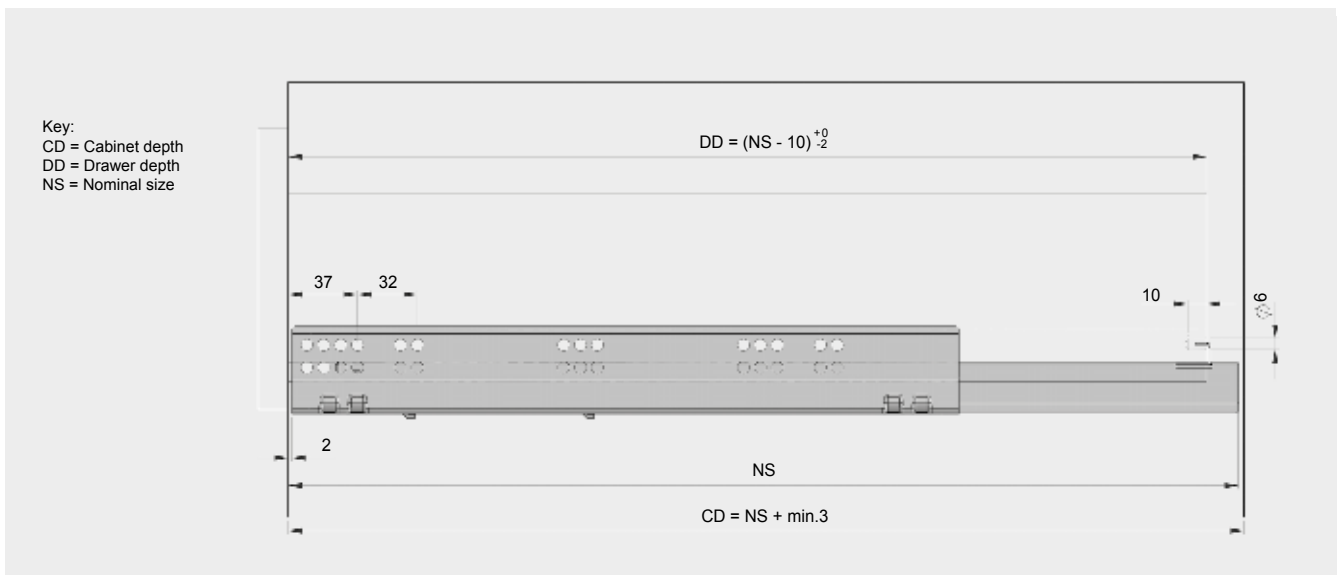

- Improved stability guarantees long durability
- Handle-less push open mechanism
- Full extension slides
- Industry standard drilling patterns
- 30kg dynamic load capacity
- Easy to fit and remove with Smart Lock
- Horizontal & vertical tool-less adjustment
- Additional 3mm back & forth adjustment on the push open mechanism
- Optional single or double gallery rail

Drawer set		
Width	Part Number	Pack Qty
250mm	110382	6
300mm	110384	6
350mm	110386	6
400mm	110388	6
450mm	110390	6
500mm	110392	6
550mm	110394	6
600mm	110396	6

A Front catch - Left	
Part Number	Pack Qty
110673	100

B Front catch - Right	
Part Number	Pack Qty
110674	100

Technical Specifications

NB: All dimensions on these pages are in mm.

Cabinet dimensions

Drilling pattern

250-300mm

350-400mm

450-500mm