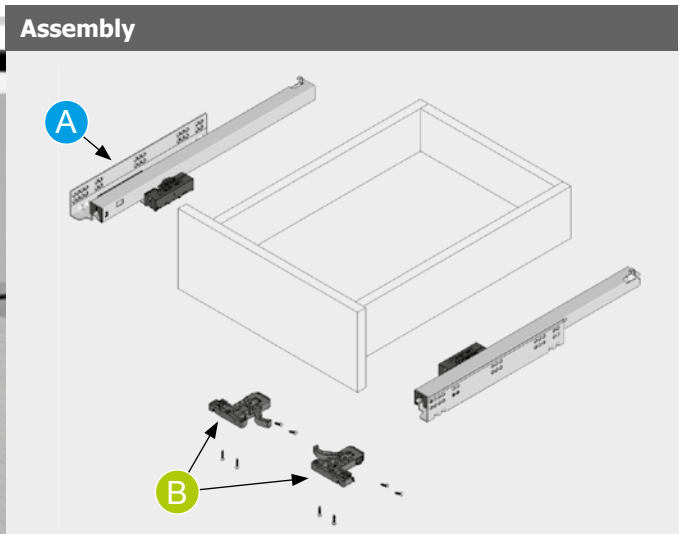

- Improved stability guarantees long durability
- Handle-less push open mechanism
- Full extension slides
- Industry standard drilling patterns
- 30kg dynamic load capacity
- Easy to fit and remove with Smart Lock
- Horizontal & vertical tool-less adjustment
- Additional 3mm back & forth adjustment on the push open mechanism
- Optional single or double gallery rail

Drawer set		
Width	Part Number	Pack Qty
250mm	110382	6
300mm	110384	6
350mm	110386	6
400mm	110388	6
450mm	110390	6
500mm	110392	6
550mm	110394	6
600mm	110396	6

A Front catch - Left	
Part Number	Pack Qty
110673	100

B Front catch - Right	
Part Number	Pack Qty
110674	100

Technical Specifications

NB: All dimensions on these pages are in mm.

Cabinet dimensions

Drilling pattern

250-300mm

350-400mm

450-500mm