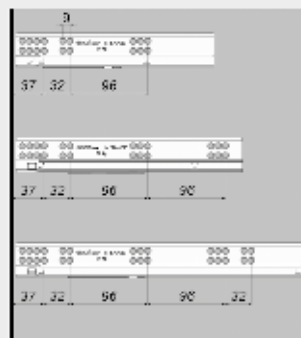

# Technical Specifications

NB: All dimensions on these pages are in mm.

## Cabinet dimensions

## Drilling pattern

250-300mm

350-400mm

450-500mm

550-600mm