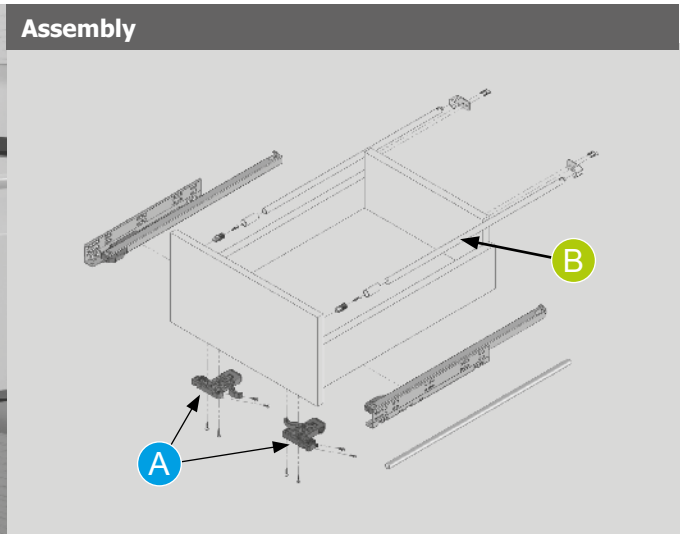

- Improved stability guarantees long durability
- For single or full extension slides
- Industry standard drilling patterns
- 30kg dynamic load capacity
- Easy to fit and remove with Smart Lock

**A Front catch - Left**