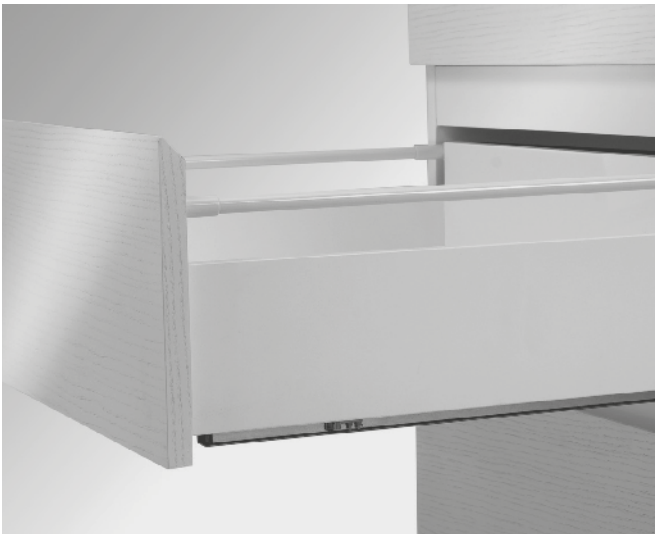

- Improved stability guarantees long durability
- For single or full extension slides
- Industry standard drilling patterns
- 30kg dynamic load capacity
- Easy to fit and remove with Smart Lock

**A Front catch - Left**