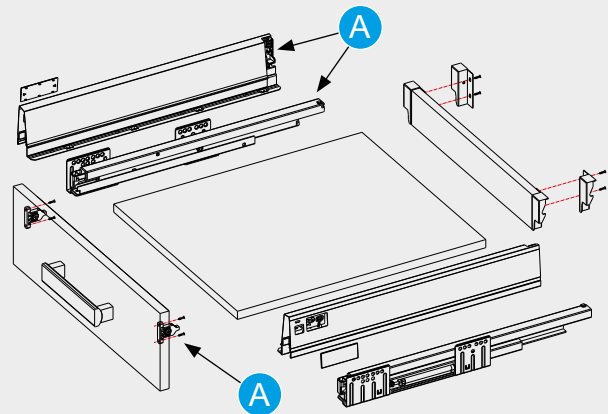

# Star Box Standard Height 95mm

eco

NEW PRODUCT

## Drawer assembly

For 18mm base panels

## Cabinet dimensions

● Basic package ● Additional parts required ● Optional parts

- 18mm base and back panel
- 270mm, 450mm or 500mm depths
- Grey finish only
- 95mm / 180mm / 215mm / 224mm heights
- 35Kg load capacity
- Tool-less assembly
- Quick insertion / removal