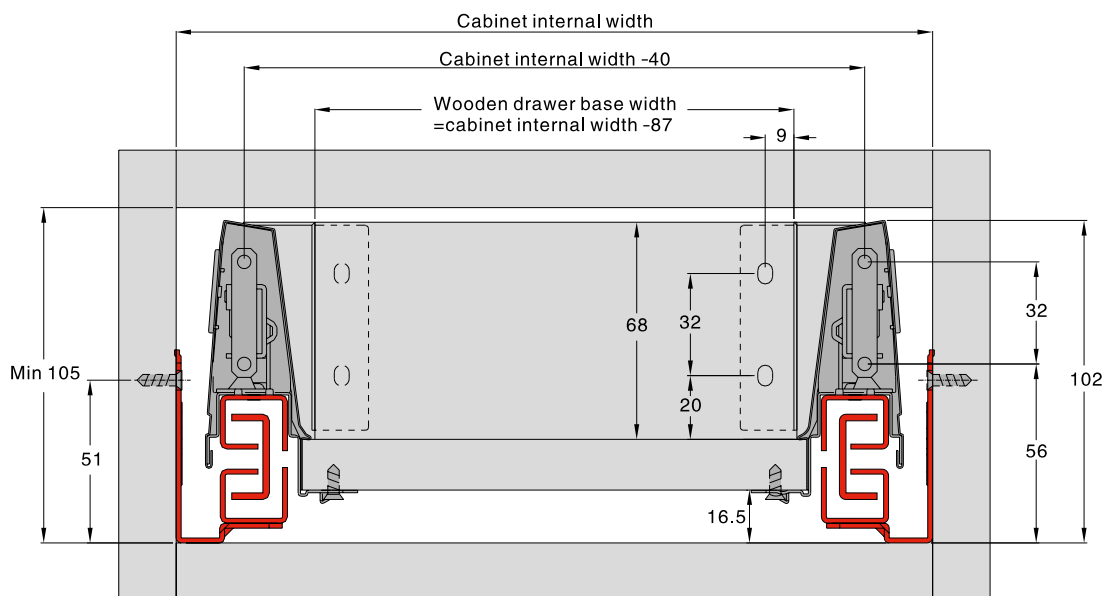

# Star Box Standard Height 95mm

eco

NEW PRODUCT

## Drawer assembly

For 18mm base panels

## Cabinet dimensions

● Basic package ● Additional parts required ● Optional parts

- 18mm base and back panel
- 270mm, 450mm or 500mm depths
- Grey finish only
- 95mm / 180mm / 215mm / 224mm heights
- 35Kg load capacity
- Tool-less assembly
- Quick insertion / removal