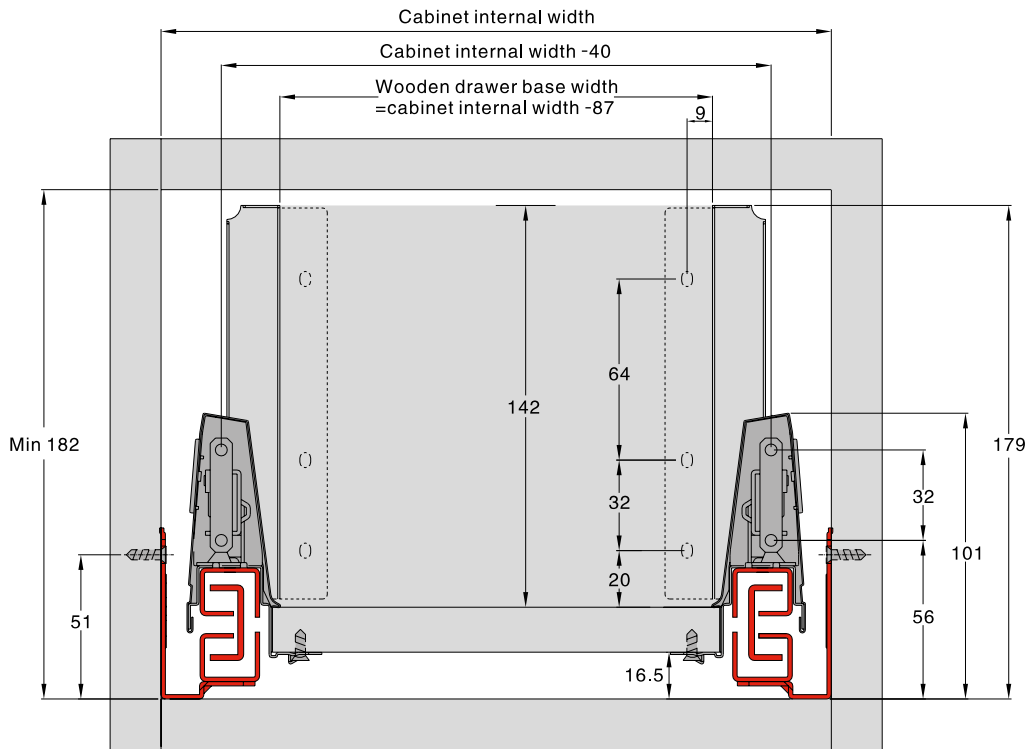

Star Box Single Gallery 180mm High

Drawer assembly For 18mm base panels

Cabinet dimensions

● Basic package ● Additional parts required ● Optional parts

- 18mm base and back panel
- 270mm, 450mm or 500mm depths
- Grey finish only
- 95mm / 180mm / 215mm / 224mm heights
- 35Kg load capacity
- Tool-less assembly
- Quick insertion / removal

A Drawer set - Grey

Size	Part Number	Pack Qty
270mm	262399	6
450mm	262400	6
500mm	262401	6

B Backboard Holder - Grey

Part Number	Pack Qty
262407	50

C Gallery Railing

Size	Part Number	Pack Qty
270mm	262403	50
450mm	262404	50
500mm	262405	50

D Acrylic Frosted Side Panel

Size	Part Number	Pack Qty
270mm	273295	10
450mm	273296	10
500mm	273297	10