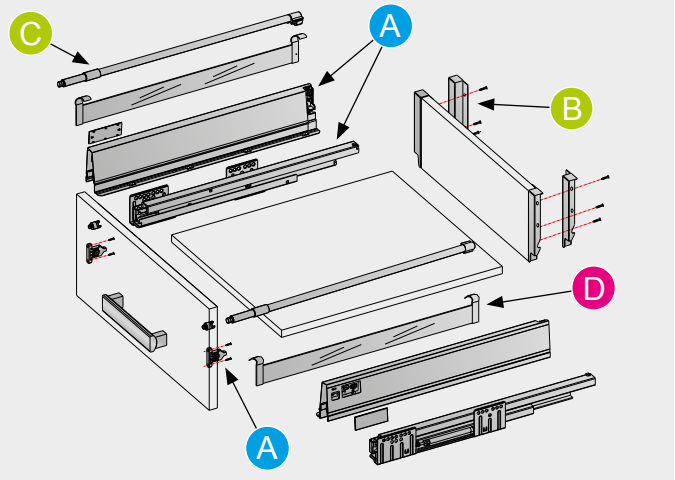

Star Box Single Gallery 180mm High

Drawer assembly For 18mm base panels

Cabinet dimensions

● Basic package ● Additional parts required ● Optional parts

- 18mm base and back panel
- 270mm, 450mm or 500mm depths
- Grey finish only
- 95mm / 180mm / 215mm / 224mm heights
- 35Kg load capacity
- Tool-less assembly
- Quick insertion / removal

A Drawer set - Grey

Size	Part Number	Pack Qty
270mm	262399	6
450mm	262400	6
500mm	262401	6

B Backboard Holder - Grey

Part Number	Pack Qty
262407	50

C Gallery Railing

Size	Part Number	Pack Qty
270mm	262403	50
450mm	262404	50
500mm	262405	50