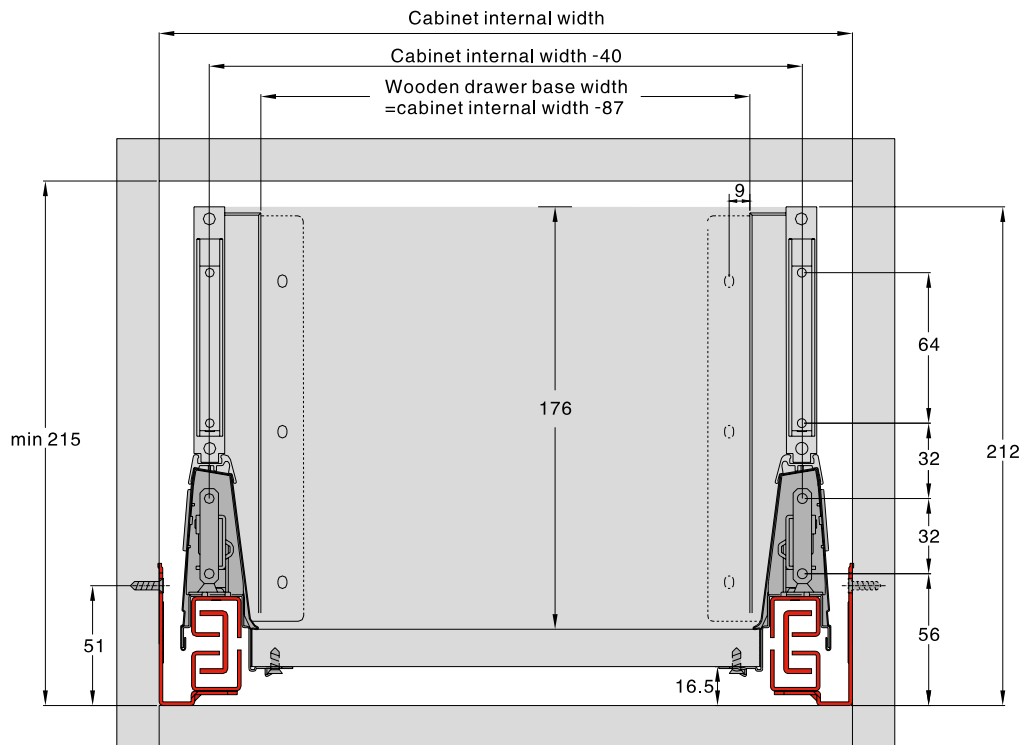

## Drawer assembly

For 18mm base panels

## Cabinet dimensions

● Basic package ● Additional parts required ● Optional parts

- 18mm base and back panel
- 270mm, 450mm or 500mm depths
- Grey finish only
- 95mm / 180mm / 215mm / 224mm heights
- 35Kg load capacity
- Tool-less assembly
- Quick insertion / removal

### **F** 6mm Toughened clear glass side panel

Size	Part Number	Pack Qty
270mm	<b>273343</b>	10
450mm	<b>273291</b>	10
500mm	<b>273344</b>	10

Please note:  
Part "F" is  
supplied  
with back  
panel.