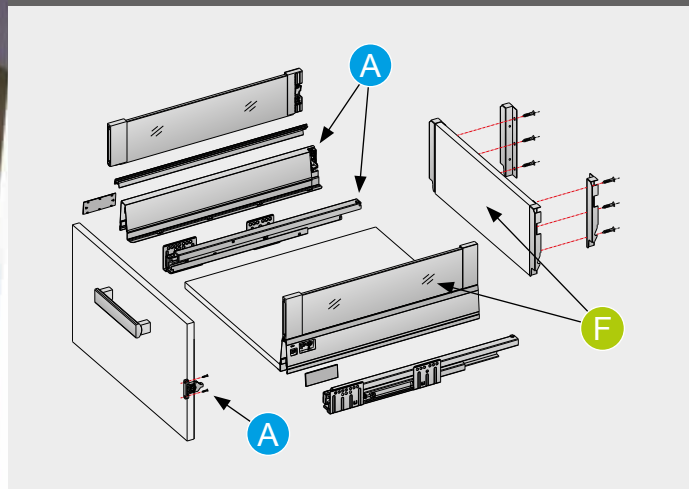

## Cabinet dimensions

● Basic package ● Additional parts required ● Optional parts

- 18mm base and back panel
- 270mm, 450mm or 500mm depths
- Grey finish only
- 95mm / 180mm / 215mm / 224mm heights
- 35Kg load capacity
- Tool-less assembly
- Quick insertion / removal