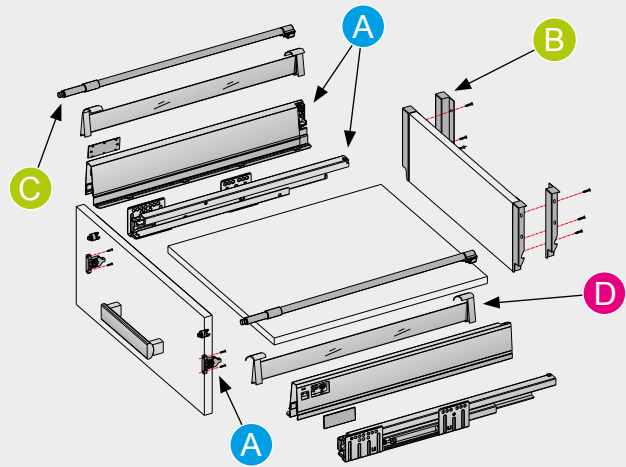

Star Box High Gallery Rail 224mm

eco

Drawer assembly For 18mm base panels

Cabinet dimensions

● Basic package ● Additional parts required ● Optional parts

- 18mm base and back panel
- 270mm, 450mm or 500mm depths
- Grey finish only
- 95mm / 180mm / 215mm / 224mm heights
- 35Kg load capacity
- Tool-less assembly
- Quick insertion / removal