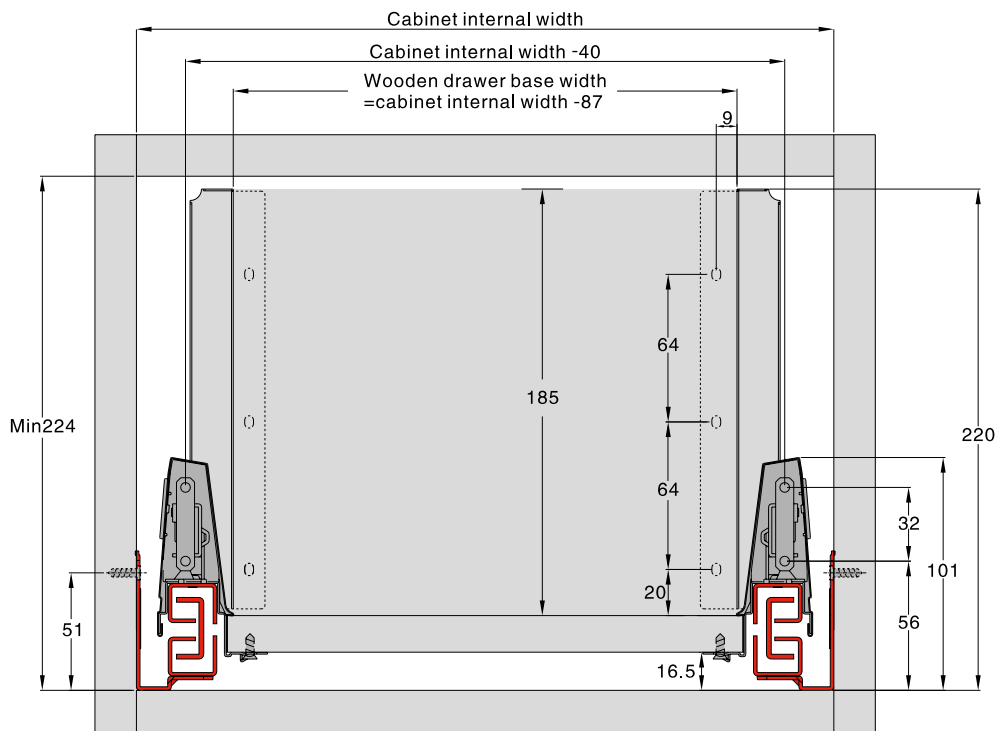

Star Box High Gallery Rail 224mm

eco

Drawer assembly For 18mm base panels

Cabinet dimensions

● Basic package ● Additional parts required ● Optional parts

- 18mm base and back panel
- 270mm, 450mm or 500mm depths
- Grey finish only
- 95mm / 180mm / 215mm / 224mm heights
- 35Kg load capacity
- Tool-less assembly
- Quick insertion / removal

A Drawer set - Grey

Size	Part Number	Pack Qty
270mm	262399	6
450mm	262400	6
500mm	262401	6

B Backboard holder - Grey

Part Number	Pack Qty
262408	50

C Gallery railing

Size	Part Number	Pack Qty
270mm	262403	50
450mm	262404	50
500mm	262405	50

D Acrylic frosted side panel

Size	Part Number	Pack Qty
270mm	273298	10
450mm	273292	10
500mm	273342	10