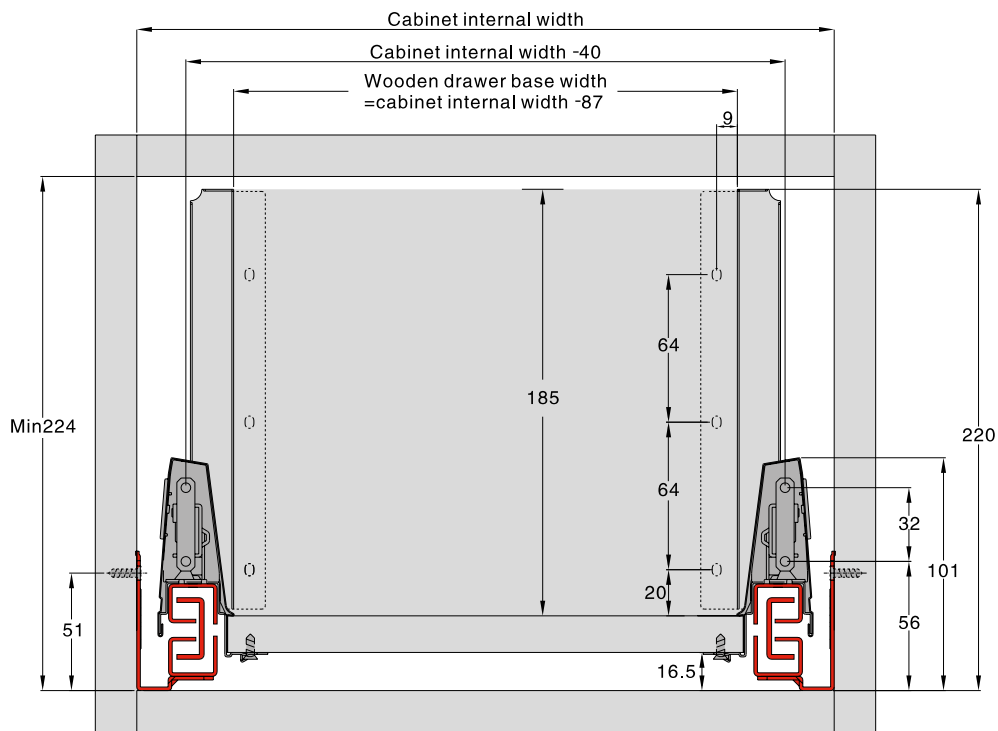

Star Box High Double Gallery Rail 224mm

Drawer assembly For 18mm base panels

Cabinet dimensions

● Basic package ● Additional parts required ● Optional parts

- 18mm base and back panel
- 270mm, 450mm or 500mm depths
- Grey finish only
- 95mm / 180mm / 215mm / 224mm heights
- 35Kg load capacity
- Tool-less assembly
- Quick insertion / removal

A Drawer set - Grey

Size	Part Number	Pack Qty
270mm	262399	6
450mm	262400	6
500mm	262401	6

B Backboard holder - Grey

Part Number	Pack Qty
262408	50

C Gallery railing

Size	Part Number	Pack Qty
270mm	262403	50
450mm	262404	50
500mm	262405	50