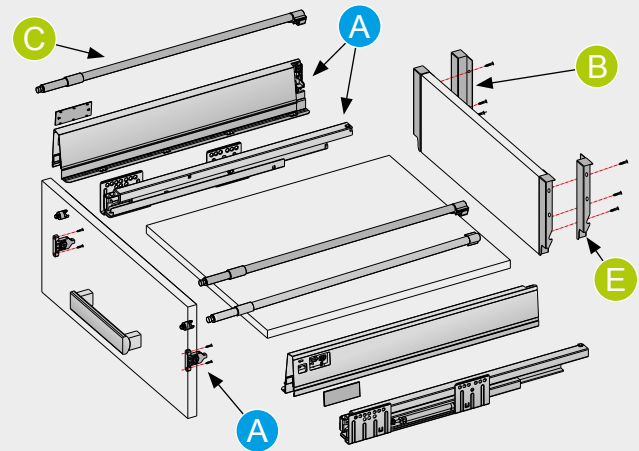

Star Box High Double Gallery Rail 224mm

Drawer assembly For 18mm base panels

Cabinet dimensions

● Basic package ● Additional parts required ● Optional parts

- 18mm base and back panel
- 270mm, 450mm or 500mm depths
- Grey finish only
- 95mm / 180mm / 215mm / 224mm heights
- 35Kg load capacity
- Tool-less assembly
- Quick insertion / removal