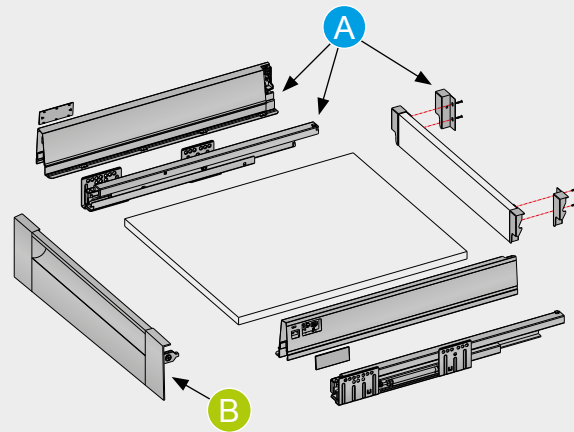

For 18mm base panels

Cabinet dimensions

● Basic package ● Additional parts required ● Optional parts

- 18mm base and back panel
- 270mm, 450mm or 500mm depths
- Grey finish only
- 95mm / 180mm / 215mm / 224mm heights
- 35Kg load capacity
- Tool-less assembly
- Quick insertion / removal

A Drawer set - Grey

Size	Part Number	Pack Qty
270mm	262399	6
450mm	262400	6
500mm	262401	6

B Metal front panel - widths

Size	Part Number	Pack Qty
400mm	273347	10
450mm	273348	10
500mm	273349	10
600mm	273350	10