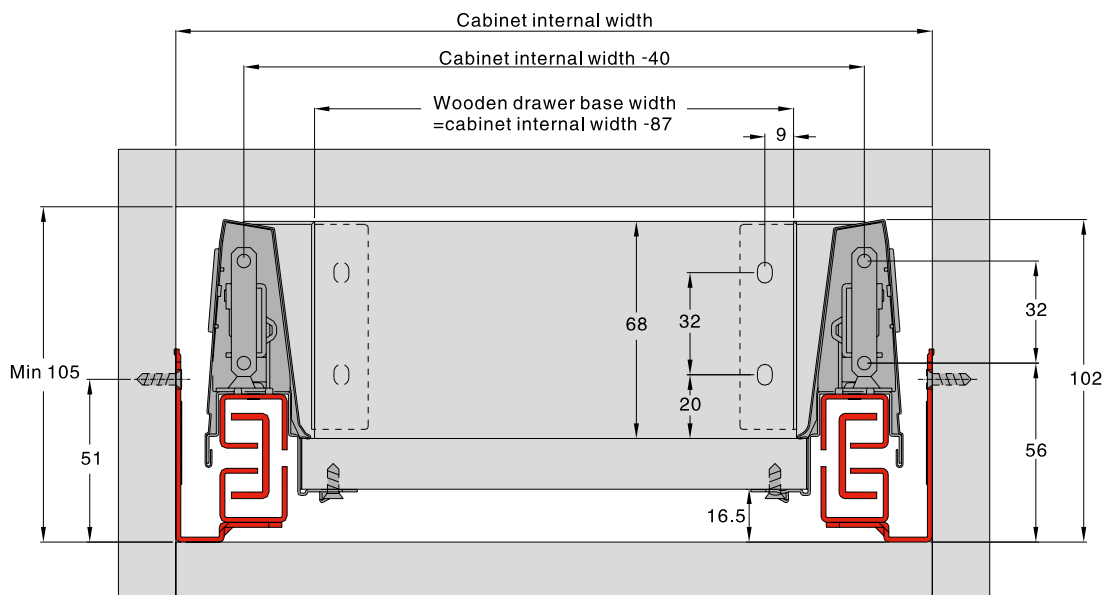

For 18mm base panels

Cabinet dimensions

● Basic package ● Additional parts required ● Optional parts

- 18mm base and back panel
- 270mm, 450mm or 500mm depths
- Grey finish only
- 95mm / 180mm / 215mm / 224mm heights
- 35Kg load capacity
- Tool-less assembly
- Quick insertion / removal

A Drawer set - Grey

Size	Part Number	Pack Qty
270mm	262399	6
450mm	262400	6
500mm	262401	6

B Metal front panel - widths

Size	Part Number	Pack Qty
400mm	273347	10
450mm	273348	10
500mm	273349	10
600mm	273350	10