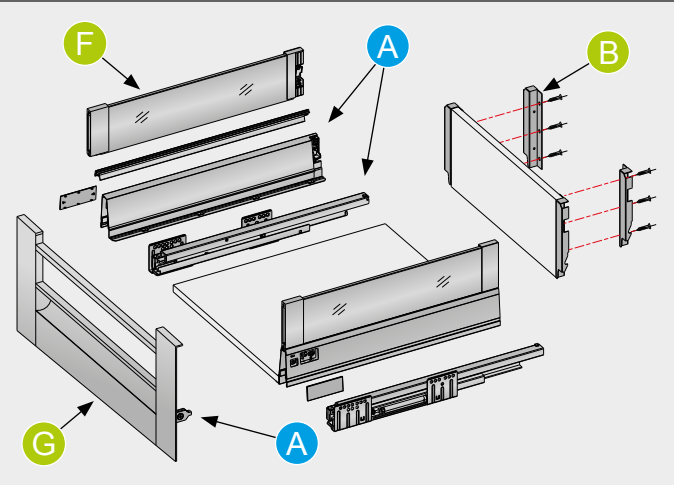

Star In-Box Glass Side Panel 215mm

eco

Drawer assembly

For 18mm base panels

Cabinet dimensions

● Basic package ● Additional parts required ● Optional parts

- 18mm base and back panel
- 270mm, 450mm or 500mm depths
- Grey finish only
- 95mm / 180mm / 224mm heights
- 35Kg load capacity
- Tool-less assembly
- Quick insertion / removal

F 6mm toughened Clear Glass Side Panel

Size	Part Number	Pack Qty
270mm	273343	10
450mm	273291	10
500mm	273344	10

A Drawer set - Grey

Size	Part Number	Pack Qty
270mm	262399	6
450mm	262400	6
500mm	262401	6