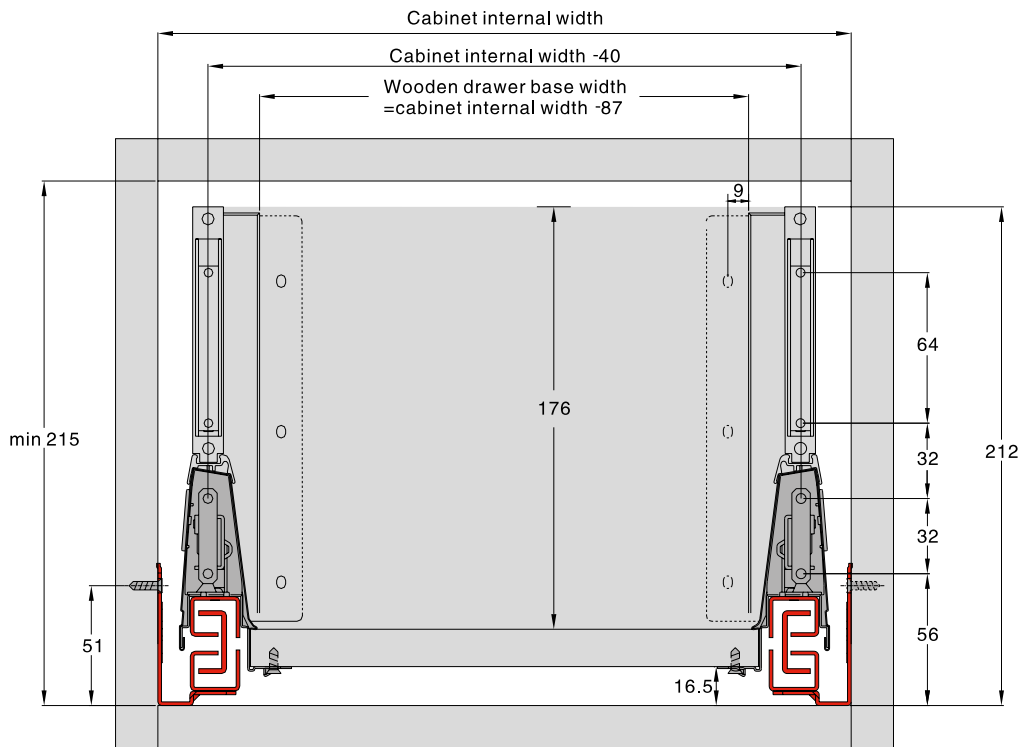

Star In-Box Glass Side Panel 215mm

eco

Drawer assembly

For 18mm base panels

Cabinet dimensions

● Basic package ● Additional parts required ● Optional parts

- 18mm base and back panel
- 270mm, 450mm or 500mm depths
- Grey finish only
- 95mm / 180mm / 224mm heights
- 35Kg load capacity
- Tool-less assembly
- Quick insertion / removal

F 6mm toughened Clear Glass Side Panel

Size	Part Number	Pack Qty
270mm	273343	10
450mm	273291	10
500mm	273344	10

A Drawer set - Grey

Size	Part Number	Pack Qty
270mm	262399	6
450mm	262400	6
500mm	262401	6

G Metal front panel - widths

Size	Part Number	Pack Qty
400mm	273351	10
450mm	273352	10
500mm	273353	10
600mm	273354	10

B Glass backboard holder

Part Number	Pack Qty
273345	6