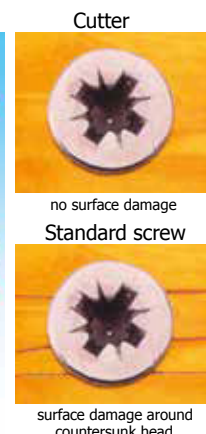

Due to the TWO unique patented slots (25mm and above), the Cutter allows screwing close to the edge without splitting. Under the head are BOTH ribs and tucks enabling the screw to sit flush and tight without surface damage. With the ability to penetrate almost all timbers without a pilot hole, this really is a screw worth using!

Unique design with 2 slots cut into the thread on 30mm screws and above (1 cut up to 25mm) to allow the screw to work closer to the edge of timber and board materials without splitting.

REISSER®

- 1 Distinct ribs and tucks**
 - Self countersinking into all timber and board materials.
 - No need to counterbore
- 2 Re-inforced collar**
 - Prevents snapping and gives depth for a wide, deep pozi to be inserted, therefore reducing the risk of "cam-out"
- 3 Lubricated, sharp, wide, deep thread**
 - Up to 40% reduction in driving resistance therefore less torque required. Quick and easy penetration **without** a pilot hole
- 4 Yellow tropicalized**
 - Superior rust resistance than a standard BZP screw.
- 5 Two patented slots**
 - Prevents splitting when screwing close to the edge
- 6 25° Needle point**
 - Immediate start