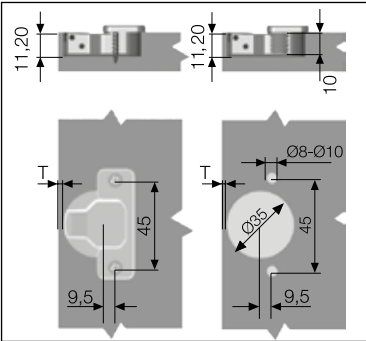

t 028 92 673 000
f 028 92 672 999
e ireland@ney.co.uk

NEY Scotland
Block 2 Units 1-2-3
Bandeath Ind Est
Throsk, Stirling
FK7 7NP

t 01786 814 814
f 01786 814 812
e scotland@ney.co.uk

- Opening angle 160°
- Cup diameter 35mm
- Cup depth 11.2mm
- Nickel Coating

CLIP ON

Pack Qty: 250

Item Number	Description
110795	No Screw
110805	Euro Screw
110804	8mm Dowel

SLIDE ON

Pack Qty: 250

Item Number	Description
110783	No Screw
110793	Euro Screw
110792	8mm Dowel

T	L	A
5	37	5

KEY: Used In Elite Hinge Formula Tables

Key

DOOR THICKNESS **K**

CUP DISTANCE **T**

FUGA **F**

SIDE WALL THICKNESS **S**

MOUNTING PLATE THICKNESS **A**

CUP DRILLING DIAMETER **D**