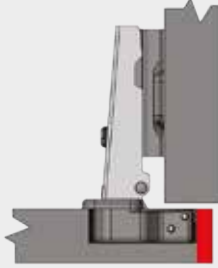

CLIP ON

Pack Qty: 250

Item Number	Description
110795	No Screw
110805	Euro Screw
110804	8mm Dowel

SLIDE ON

Pack Qty: 250

Item Number	Description
110783	No Screw
110793	Euro Screw
110792	8mm Dowel

T	L	A
5	37	5

KEY: Used In Elite Hinge Formula Tables

Key

DOOR THICKNESS **K**

CUP DISTANCE **T**

FUGA **F**

SIDE WALL THICKNESS **S**

MOUNTING PLATE THICKNESS **A**

CUP DRILLING DIAMETER **D**