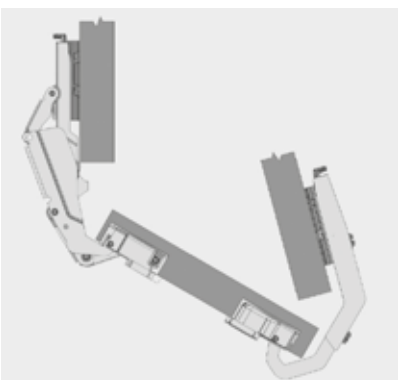

CLIP ON

Pack Qty: 250

Item Number	Description
110795	No Screw
110805	Euro Screw
110804	8mm Dowel

SLIDE ON

Pack Qty: 250

Item Number	Description
110783	No Screw
110793	Euro Screw
110792	8mm Dowel

T	L	A
5	37	5

KEY: Used In Elite Hinge Formula Tables

Key

DOOR THICKNESS **K**

CUP DISTANCE **T**

FUGA **F**

SIDE WALL THICKNESS **S**

MOUNTING PLATE THICKNESS **A**

CUP DRILLING DIAMETER **D**

MINIMUM GAP **G**

OVERLAY **B**