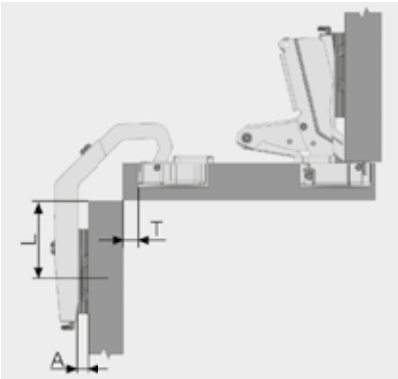

CLIP ON

Pack Qty: 250

Item Number	Description
110795	No Screw
110805	Euro Screw
110804	8mm Dowel

SLIDE ON

Pack Qty: 250

Item Number	Description
110783	No Screw
110793	Euro Screw
110792	8mm Dowel

T	L	A
5	37	5

KEY: Used In Elite Hinge Formula Tables

Key

DOOR THICKNESS **K**

CUP DISTANCE **T**

FUGA **F**

SIDE WALL THICKNESS **S**

MOUNTING PLATE THICKNESS **A**

CUP DRILLING DIAMETER **D**

MINIMUM GAP **G**

OVERLAY **B**