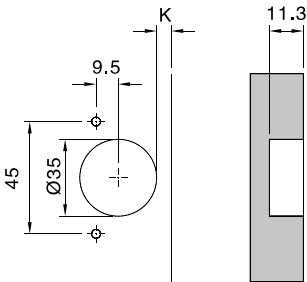

**t** 01786 814 814  
**f** 01786 814 812  
**e** scotland@ney.co.uk

- Opening angle 110°
- Cup diameter 35mm
- Cup depth 11.2mm
- Nickel Coating

## CLIP ON - SOFT CLOSE

Cup distance: 45 × 9.5

### INSET

**18mm**

Pack Qty: 250

Item Number	Description
<b>141123</b>	No screw

Formula:  $H = 14 + K - D$

Formula:  $H = 4 + K - D$

Formula:  $H = 2 + K + A$