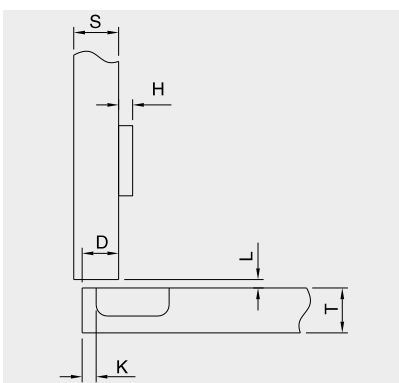

**t** 01786 814 814  
**f** 01786 814 812  
**e** scotland@ney.co.uk

- Opening angle 110°
- Cup diameter 35mm
- Cup depth 11.2mm
- Nickel Coating

### HALF OVERLAY

**9mm**

Pack Qty: 250

Item Number	Description
<b>141122</b>	No screw

### INSET

**18mm**

Pack Qty: 250

Item Number	Description
<b>141123</b>	No screw

Formula:  $H = 14 + K - D$

Formula:  $H = 4 + K - D$

Formula:  $H = 2 + K + A$