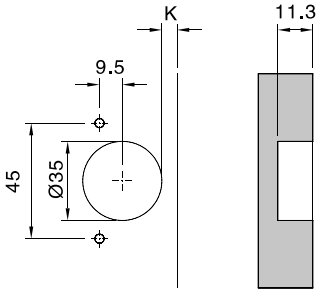

t 028 92 673 000
f 028 92 672 999
e ireland@ney.co.uk

NEY Scotland
Block 2 Units 1-2-3
Bandeath Ind Est
Throsk, Stirling
FK7 7NP

t 01786 814 814
f 01786 814 812
e scotland@ney.co.uk

- Opening angle 110°
- Cup diameter 35mm
- Cup depth 11.2mm
- Nickel Coating

Cup distance: 45 x 9.5

CLIP ON

OVERLAY

0mm

Pack Qty: 250

Item Number	Description
111049	No screw

SLIDE ON

OVERLAY

0mm

Pack Qty: 250

Item Number	Description
265831	No screw

Formula: $H = 14 + K - D$

Formula: $H = 4 + K - D$

Formula: $H = 2 + K + A$

Calculation tables

D \ K	3	4	5	6
0	17	18	19	20
2	15	16	17	18
4	13	14	15	16