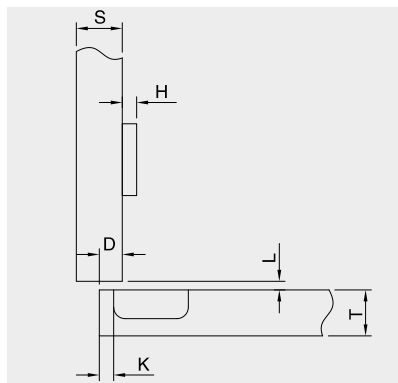

t 028 92 673 000
f 028 92 672 999
e ireland@ney.co.uk

NEY Scotland
Block 2 Units 1-2-3
Bandeath Ind Est
Throsk, Stirling
FK7 7NP

t 01786 814 814
f 01786 814 812
e scotland@ney.co.uk

- Opening angle 110°
- Cup diameter 35mm
- Cup depth 11.2mm
- Nickel Coating

Cup distance: 45 x 9.5

CLIP ON

OVERLAY

0mm

Pack Qty: 250

Item Number	Description
111049	No screw

SLIDE ON

OVERLAY

0mm

Pack Qty: 250

Item Number	Description
265831	No screw

Formula: $H = 14 + K - D$

Formula: $H = 4 + K - D$

Formula: $H = 2 + K + A$

Calculation tables

D \ K	3	4	5	6
0	17	18	19	20
2	15	16	17	18
4	13	14	15	16