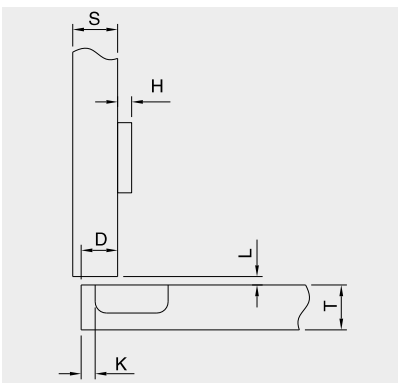

t 028 92 673 000
f 028 92 672 999
e ireland@ney.co.uk

NEY Scotland
Block 2 Units 1-2-3
Bandeath Ind Est
Throsk, Stirling
FK7 7NP

t 01786 814 814
f 01786 814 812
e scotland@ney.co.uk

- Opening angle 110°
- Cup diameter 35mm
- Cup depth 11.2mm
- Nickel Coating

Cup distance: 45 x 9.5

CLIP ON

OVERLAY

0mm

Pack Qty: 250

Item Number	Description
111049	No screw

SLIDE ON

OVERLAY

0mm

Pack Qty: 250

Item Number	Description
265831	No screw

Formula: $H = 14 + K - D$

Formula: $H = 4 + K - D$

Formula: $H = 2 + K + A$

Calculation tables

D \ K	3	4	5	6
0	17	18	19	20
2	15	16	17	18
4	13	14	15	16