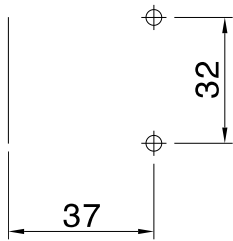

Cruciform Plate - Clip On & Slide On

eco

- Material - Steel
- Nickel plated