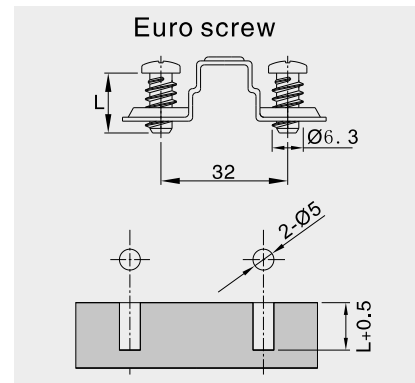

Cruciform plate

H	Installation Height
0	5