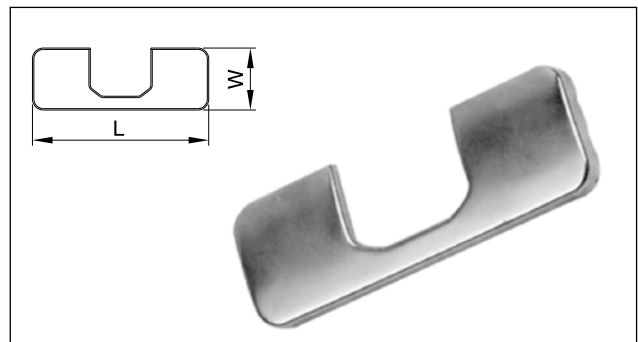

## CRUCIFORM PLATE - SLIDE ON

18mm Board	5mm
Pack Qty: 250	
Item Number	Description
265895	No Screw
265894	Euro Screw

## Cruciform plate

H	Installation Height
0	5

# Hinge Covers

eco

ARM COVER	
Pack Qty: 250	
Part Number	Description
140823	Personalised
111053	Without Logo

CUP COVER	
Pack Qty: 250	
Part Number	Description
111055	45mm Pitch