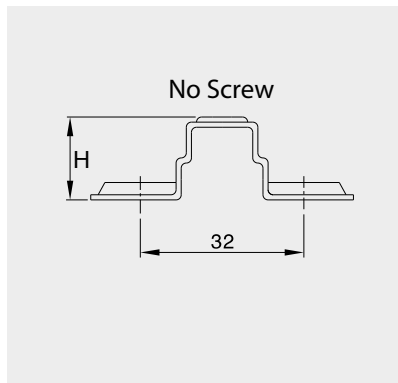

Cruciform plate

H	Installation Height
0	5