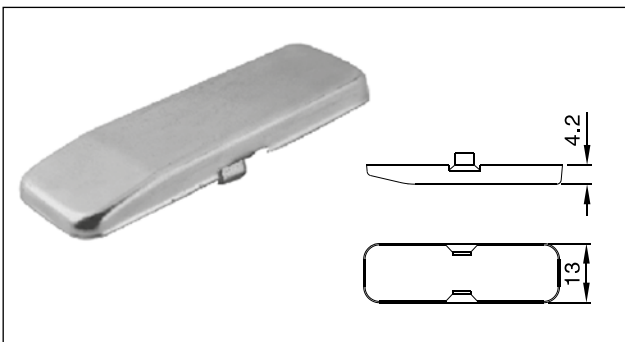

Hinge Covers

eco

ARM COVER	
Pack Qty: 250	
Part Number	Description
140823	Personalised
111053	Without Logo